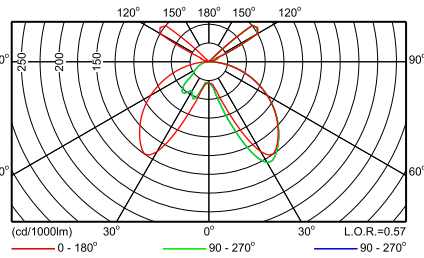

CDP702 1xCPO-TW140W EB TS IO

CDP702 1xCPO-TW90W EB TS IO

CGP703 1xCDM-T70W/930 EB TS IO

CGP703 1xCDM-T70W EB TS IO

CGP703 1xCDM-T70W EB T IO

Фотометрические данные

CGP703 1xCDM-T150W EB T IO

CGP703 1xCDM-T35W EB T IO