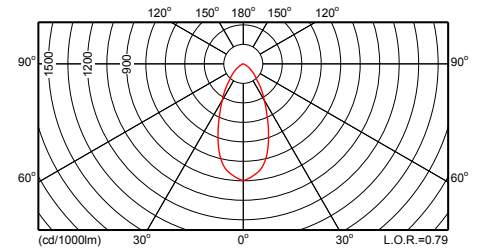

CGP700 FG 1xCDM-Tm20W EB 4

CGP700 FG 1xCDM-T35W EB 60