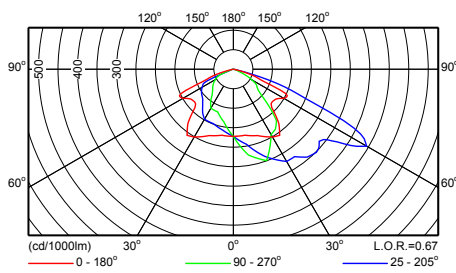

CGP700 FG 1xCPO-TW60W EB OOC P2

CGP700 FG 1xCPO-TW45W EB OOC P1

CGP700 FG 1xCPO-TW45W EB OOC P2

Фотометрические данные

CGP700 FG 1xCDM-T150W EB 4

CGP700 FG 1xCDM-T35W EB 4

CGP700 FG 1xCPO-TW45W EB OOC P6

CGP700 FG 1xCPO-TW45W EB OOC P4X