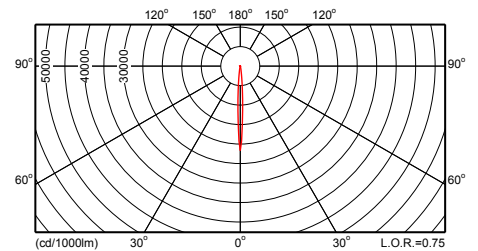

CGP700 FG 1xCDM-T35W EB 4

Фотометрические данные

CGP700 FG 1xCDM-T35W EB 20

CGP700 FG 1xCDM-T35W EB 60

CGP700 FG 1xCDM-T70W EB 4

CGP700 FG 1xCDM-T70W EB 20

CGP700 FG 1xCDM-T70W EB 60

CGP700 FG 1xCDM-T150W EB 4