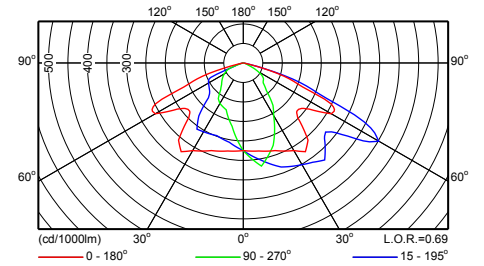

CGP700 FG 1xCDM-T70W EB 20

Фотометрические данные

CGP700 FG 1xCDM-T70W EB 60

CGP700 FG 1xCPO-TW45W EB OOC P1

CGP700 FG 1xCPO-TW45W EB OOC P5

CGP700 FG 1xCPO-TW60W EB OOC P5

CGP700 FG 1xCPO-TW45W EB OOC P3

CGP700 FG 1xCPO-TW60W EB OOC P3