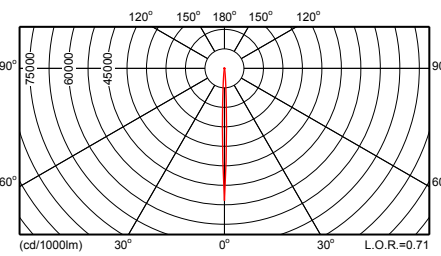

CGP703 1xCDM-T35W EB TS IO

CGP703 1xCDM-T150W EB TS IO

CGP703 1xCDM-T150W/930 EB TS IO

CGP700 FG 1xCPO-TW45W EB OOC P6

CGP700 FG 1xCDM-T70W EB 4

CGP700 FG 1xCPO-TW45W EB OOC P4X

CGP700 FG 1xCDM-Tm20W EB 4

Фотометрические данные