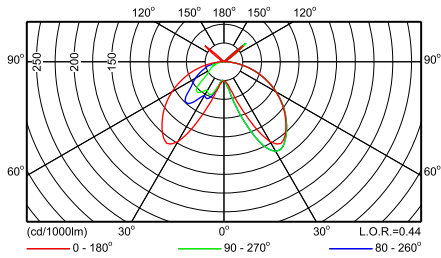

CDP702 1xCPO-TW140W EB TS IO

CDP702 1xCPO-TW90W EB TS IO

CGP703 1xCDM-T70W/930 EB TS IO

CGP703 1xCDM-T70W EB TS IO

CGP703 1xCDM-T70W EB T IO

Фотометрические данные

CGP703 1xCDM-T150W EB T IO

CGP703 1xCDM-T35W EB T IO