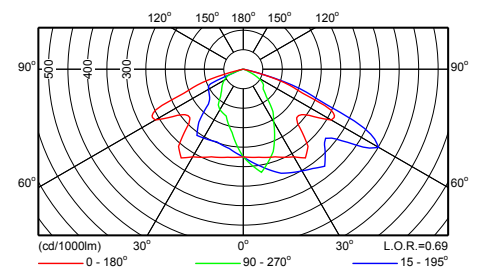

CGP700 FG 1xCPO-TW45W EB OOC P5