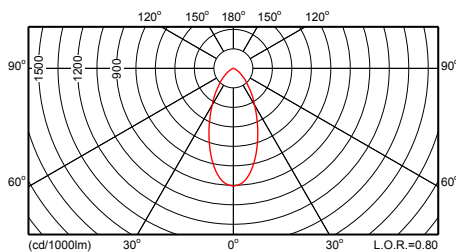

CGP700 FG 1xCDM-T150W EB 60