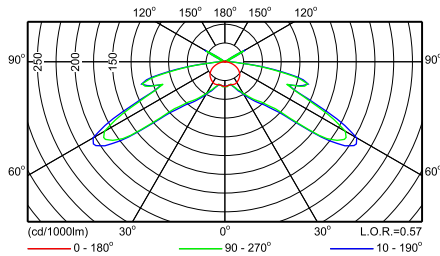

CGP700 FG 1xCDM-T150W EB 20

CGP700 FG 1xCDM-T150W EB 60

CDP702 1xCPO-TW45W EB TS IO

Фотометрические данные

CDP702 1xCPO-TW60W EB TS IO

CDP702 1xCPO-TW90W EB TS IO

CDP702 1xCPO-TW140W EB TS IO

CDP702 1xCDM-T70W EB TS IO