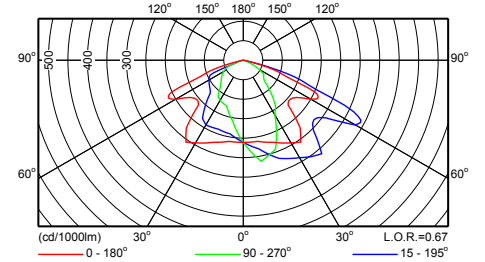

CGP700 FG 1xCPO-TW60W EB OOC P4X