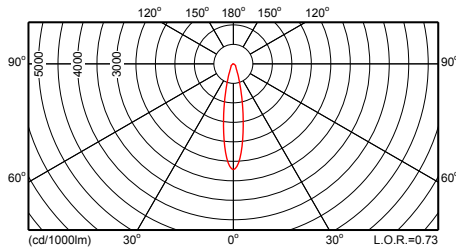

CGP700 FG 1xCPO-TW45W EB OOC P4X

CGP700 FG 1xCDM-T35W EB 20