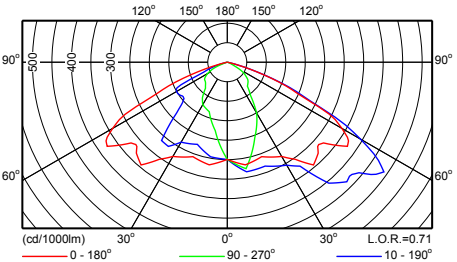

CGP700 FG 1xCPO-TW45W EB OOC P6