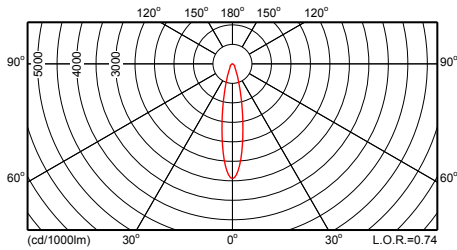

CGP703 1xCDM-T35W EB TS IO

CGP703 1xCDM-T150W EB TS IO

CGP703 1xCDM-T150W/930 EB TS IO

CGP700 FG 1xCPO-TW45W EB OOC P6

CGP700 FG 1xCDM-T70W EB 4

CGP700 FG 1xCPO-TW45W EB OOC P4X

CGP700 FG 1xCDM-Tm20W EB 4

Фотометрические данные