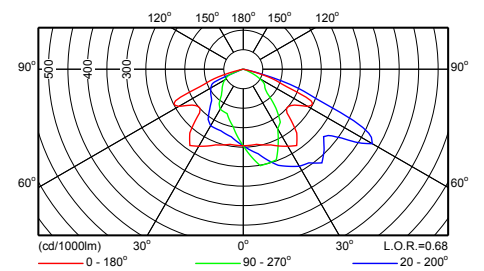

CGP700 FG 1xCDM-T70W EB 20

Фотометрические данные

CGP700 FG 1xCDM-T70W EB 60

CGP700 FG 1xCPO-TW45W EB OOC P1

CGP700 FG 1xCPO-TW45W EB OOC P5

CGP700 FG 1xCPO-TW60W EB OOC P5

CGP700 FG 1xCPO-TW45W EB OOC P3

CGP700 FG 1xCPO-TW60W EB OOC P3