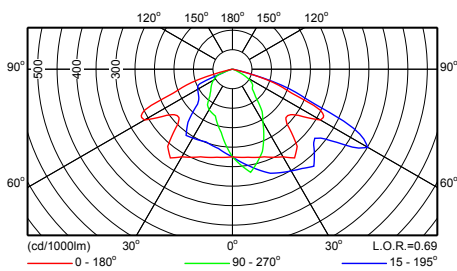

CGP700 FG 1xCDM-T70W EB 20

Фотометрические данные

CGP700 FG 1xCDM-T70W EB 60

CGP700 FG 1xCPO-TW45W EB OOC P1

CGP700 FG 1xCPO-TW45W EB OOC P5

CGP700 FG 1xCPO-TW60W EB OOC P5

CGP700 FG 1xCPO-TW45W EB OOC P3

CGP700 FG 1xCPO-TW60W EB OOC P3