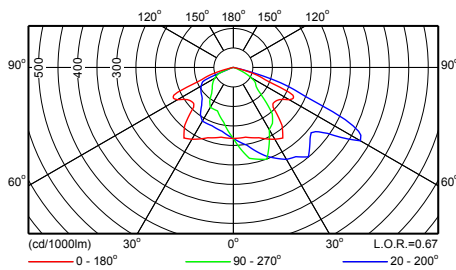

Фотометрические данные

CGP700 FG 1xCDM-T150W EB 4

CGP700 FG 1xCDM-T35W EB 4

CGP700 FG 1xCPO-TW45W EB OOC P6

CGP700 FG 1xCPO-TW45W EB OOC P4X

CGP700 FG 1xCPO-TW45W EB OOC P1

CGP700 FG 1xCPO-TW45W EB OOC P5