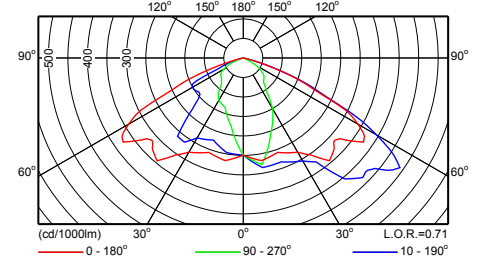

CGP700 FG 1xCPO-TW60W EB OOC P2

CGP700 FG 1xCPO-TW45W EB OOC P1

CGP700 FG 1xCPO-TW45W EB OOC P2

Фотометрические данные

CGP700 FG 1xCDM-T150W EB 4

CGP700 FG 1xCDM-T35W EB 4

CGP700 FG 1xCPO-TW45W EB OOC P6

CGP700 FG 1xCPO-TW45W EB OOC P4X