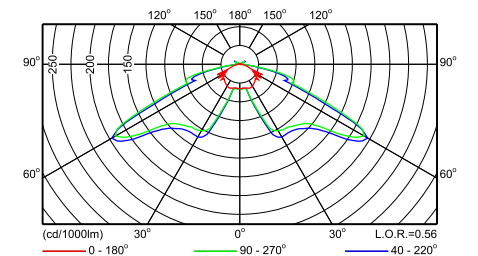

CDP702 1xCPO-TW45W EB TS IO