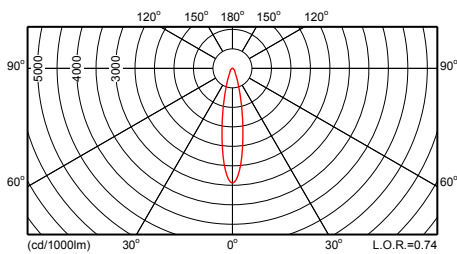

Фотометрические данные

CGP700 FG 1xCPO-TW60W EB OOC P6

CGP700 FG 1xCPO-TW60W EB OOC P5

CGP700 FG 1xCPO-TW60W EB OOC P3

CGP700 FG 1xCPO-TW60W EB OOC P2

CGP700 FG 1xCPO-TW60W EB OOC P1

CGP700 FG 1xCDM-Tm20W EB 4