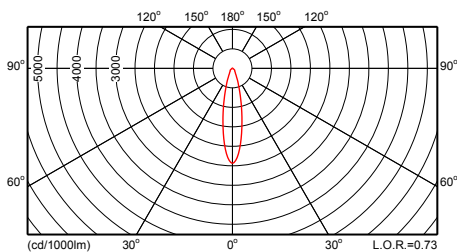

CGP700 FG 1xCDM-T35W EB 4

Фотометрические данные

CGP700 FG 1xCDM-T35W EB 20

CGP700 FG 1xCDM-T35W EB 60

CGP700 FG 1xCDM-T70W EB 4

CGP700 FG 1xCDM-T70W EB 20

CGP700 FG 1xCDM-T70W EB 60

CGP700 FG 1xCDM-T150W EB 4