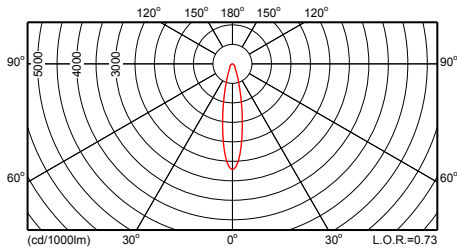

CGP700 FG 1xCDM-T35W EB 4

Фотометрические данные

CGP700 FG 1xCDM-T35W EB 20

CGP700 FG 1xCDM-T35W EB 60

CGP700 FG 1xCDM-T70W EB 4

CGP700 FG 1xCDM-T70W EB 20

CGP700 FG 1xCDM-T70W EB 60

CGP700 FG 1xCDM-T150W EB 4