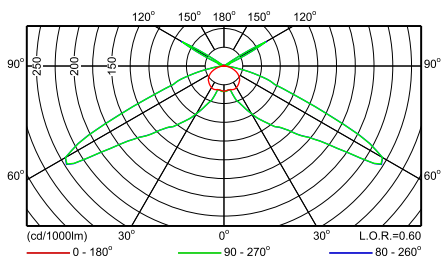

CGP700 FG 1xCDM-T150W EB 20

CGP700 FG 1xCDM-T150W EB 60

CDP702 1xCPO-TW45W EB TS IO

Фотометрические данные

CDP702 1xCPO-TW60W EB TS IO

CDP702 1xCPO-TW90W EB TS IO

CDP702 1xCPO-TW140W EB TS IO

CDP702 1xCDM-T70W EB TS IO