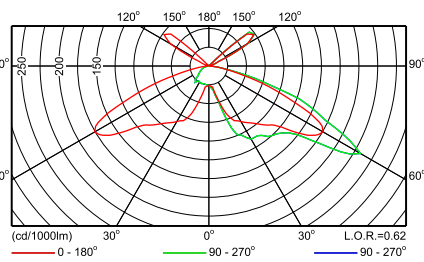

CGP703 1xCDM-T150W/930 EB TS IO