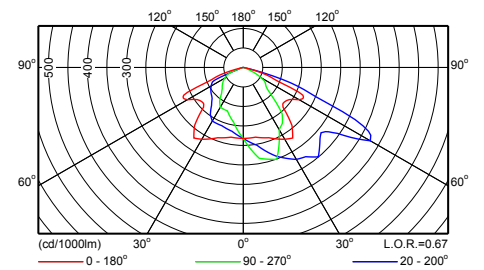

Фотометрические данные

CGP700 FG 1xCDM-T70W EB 60

CGP700 FG 1xCPO-TW45W EB OOC P1

CGP700 FG 1xCPO-TW45W EB OOC P5

CGP700 FG 1xCPO-TW60W EB OOC P5

CGP700 FG 1xCPO-TW45W EB OOC P3

CGP700 FG 1xCPO-TW60W EB OOC P3