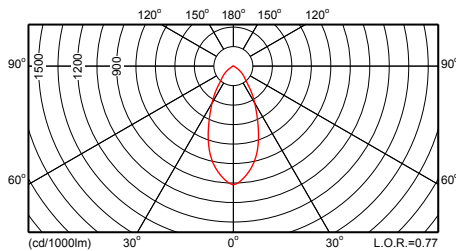

CGP700 FG 1xCDM-T35W EB 4

Фотометрические данные

CGP700 FG 1xCDM-T35W EB 20

CGP700 FG 1xCDM-T35W EB 60

CGP700 FG 1xCDM-T70W EB 4

CGP700 FG 1xCDM-T70W EB 20

CGP700 FG 1xCDM-T70W EB 60

CGP700 FG 1xCDM-T150W EB 4