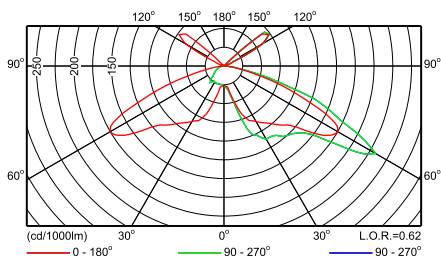

CGP703 1xCDM-T150W EB TS IO