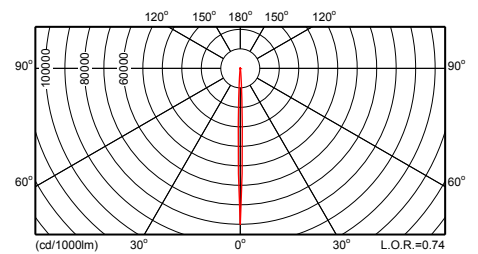

CGP700 FG 1xCDM-T35W EB 4

Фотометрические данные

CGP700 FG 1xCDM-T35W EB 20

CGP700 FG 1xCDM-T35W EB 60

CGP700 FG 1xCDM-T70W EB 4

CGP700 FG 1xCDM-T70W EB 20

CGP700 FG 1xCDM-T70W EB 60

CGP700 FG 1xCDM-T150W EB 4