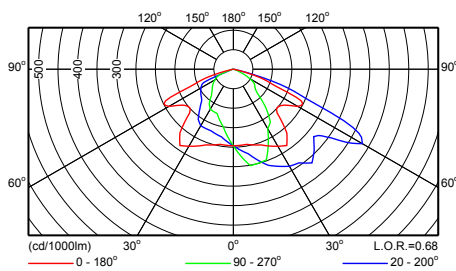

CGP700 FG 1xCDM-T70W EB 20

Фотометрические данные

CGP700 FG 1xCDM-T70W EB 60

CGP700 FG 1xCPO-TW45W EB OOC P1

CGP700 FG 1xCPO-TW45W EB OOC P5

CGP700 FG 1xCPO-TW60W EB OOC P5

CGP700 FG 1xCPO-TW45W EB OOC P3

CGP700 FG 1xCPO-TW60W EB OOC P3