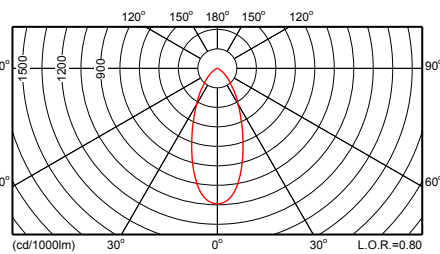

Фотометрические данные

CGP700 FG 1xCPO-TW60W EB OOC P6

CGP700 FG 1xCPO-TW60W EB OOC P5

CGP700 FG 1xCPO-TW60W EB OOC P3

CGP700 FG 1xCPO-TW60W EB OOC P2

CGP700 FG 1xCPO-TW60W EB OOC P1

CGP700 FG 1xCDM-Tm20W EB 4