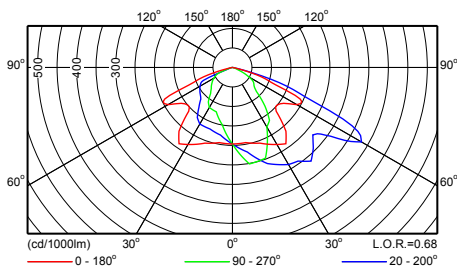

Фотометрические данные

CGP700 FG 1xCDM-T150W EB 4

CGP700 FG 1xCDM-T35W EB 4

CGP700 FG 1xCPO-TW45W EB OOC P6

CGP700 FG 1xCPO-TW45W EB OOC P4X

CGP700 FG 1xCPO-TW45W EB OOC P1

CGP700 FG 1xCPO-TW45W EB OOC P5