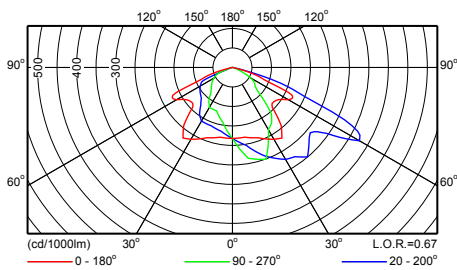

CGP700 FG 1xCDM-T70W EB 20

Фотометрические данные

CGP700 FG 1xCDM-T70W EB 60

CGP700 FG 1xCPO-TW45W EB OOC P1

CGP700 FG 1xCPO-TW45W EB OOC P5

CGP700 FG 1xCPO-TW60W EB OOC P5

CGP700 FG 1xCPO-TW45W EB OOC P3

CGP700 FG 1xCPO-TW60W EB OOC P3