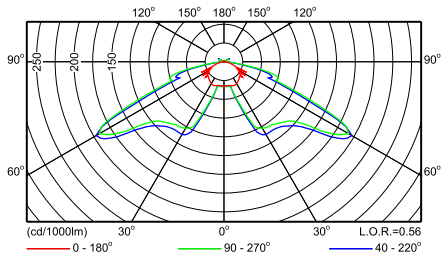

CGP700 FG 1xCDM-T150W EB 20

CGP700 FG 1xCDM-T150W EB 60

CDP702 1xCPO-TW45W EB TS IO

Фотометрические данные

CDP702 1xCPO-TW60W EB TS IO

CDP702 1xCPO-TW90W EB TS IO

CDP702 1xCPO-TW140W EB TS IO

CDP702 1xCDM-T70W EB TS IO