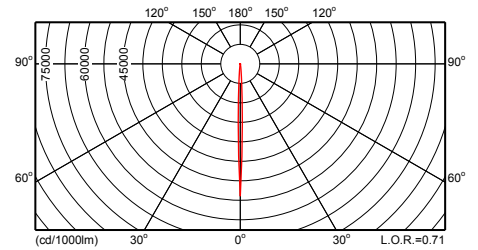

CGP700 FG 1xCDM-T35W EB 4

Фотометрические данные

CGP700 FG 1xCDM-T35W EB 20

CGP700 FG 1xCDM-T35W EB 60

CGP700 FG 1xCDM-T70W EB 4

CGP700 FG 1xCDM-T70W EB 20

CGP700 FG 1xCDM-T70W EB 60

CGP700 FG 1xCDM-T150W EB 4