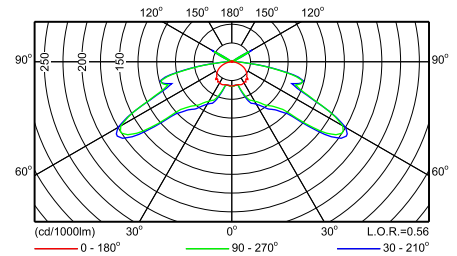

CGP700 FG 1xCDM-T150W EB 20

CGP700 FG 1xCDM-T150W EB 60

CDP702 1xCPO-TW45W EB TS IO

Фотометрические данные

CDP702 1xCPO-TW60W EB TS IO

CDP702 1xCPO-TW90W EB TS IO

CDP702 1xCPO-TW140W EB TS IO

CDP702 1xCDM-T70W EB TS IO