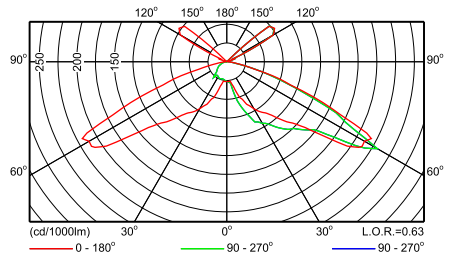

CDP702 1xCPO-TW140W EB TS IO

CDP702 1xCPO-TW90W EB TS IO

CGP703 1xCDM-T70W/930 EB TS IO

CGP703 1xCDM-T70W EB TS IO

CGP703 1xCDM-T70W EB T IO

Фотометрические данные

CGP703 1xCDM-T150W EB T IO

CGP703 1xCDM-T35W EB T IO