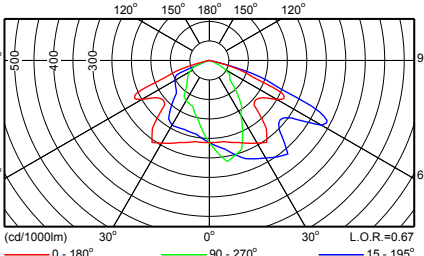

CGP703 1xCDM-T35W EB TS IO

CGP703 1xCDM-T150W EB TS IO

CGP703 1xCDM-T150W/930 EB TS IO

CGP700 FG 1xCPO-TW45W EB OOC P6

CGP700 FG 1xCDM-T70W EB 4

CGP700 FG 1xCPO-TW45W EB OOC P4X

CGP700 FG 1xCDM-Tm20W EB 4

Фотометрические данные