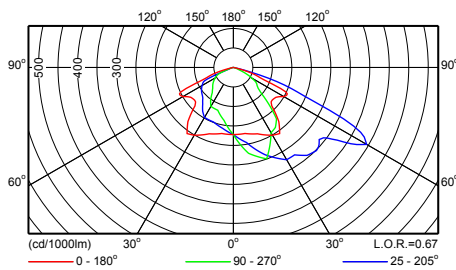

Фотометрические данные

CGP700 FG 1xCDM-T70W EB 60

CGP700 FG 1xCPO-TW45W EB OOC P1

CGP700 FG 1xCPO-TW45W EB OOC P5

CGP700 FG 1xCPO-TW60W EB OOC P5

CGP700 FG 1xCPO-TW45W EB OOC P3

CGP700 FG 1xCPO-TW60W EB OOC P3