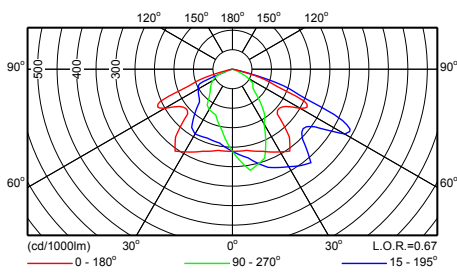

CGP700 FG 1xCPO-TW60W EB OOC P2

CGP700 FG 1xCPO-TW45W EB OOC P1

CGP700 FG 1xCPO-TW45W EB OOC P2

Фотометрические данные

CGP700 FG 1xCDM-T150W EB 4

CGP700 FG 1xCDM-T35W EB 4

CGP700 FG 1xCPO-TW45W EB OOC P6

CGP700 FG 1xCPO-TW45W EB OOC P4X