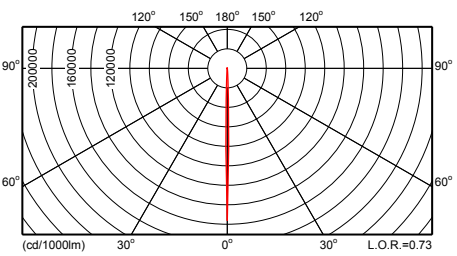

CGP703 1xCDM-T35W EB TS IO

CGP703 1xCDM-T150W EB TS IO

CGP703 1xCDM-T150W/930 EB TS IO

CGP700 FG 1xCPO-TW45W EB OOC P6

CGP700 FG 1xCDM-T70W EB 4

CGP700 FG 1xCPO-TW45W EB OOC P4X

CGP700 FG 1xCDM-Tm20W EB 4

Фотометрические данные