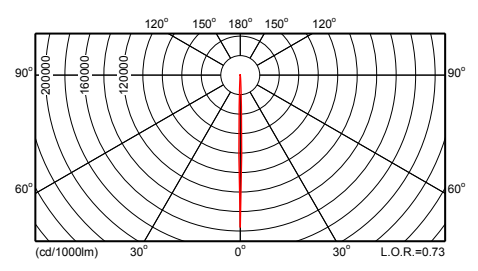

CGP700 FG 1xCDM-Tm20W EB 4