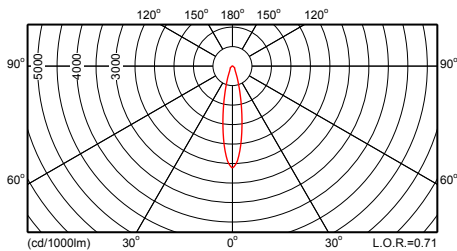

CGP700 FG 1xCDM-T35W EB 4

Фотометрические данные

CGP700 FG 1xCDM-T35W EB 20

CGP700 FG 1xCDM-T35W EB 60

CGP700 FG 1xCDM-T70W EB 4

CGP700 FG 1xCDM-T70W EB 20

CGP700 FG 1xCDM-T70W EB 60

CGP700 FG 1xCDM-T150W EB 4