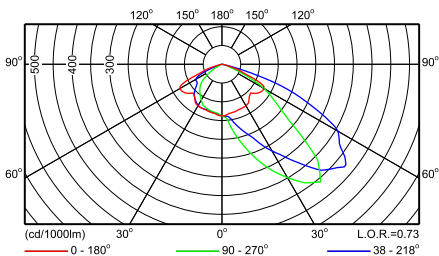

Easy access by opening canopy

Фотометрические данные

SRS421 1xSON-TPP100W TP P1

SRS421 1xSON-TPP100W TP P2

SRS421 1xSON-TPP100W TP P3

SRS421 1xSON-TPP100W TP P4

SRS421 1xSON-TPP100W TP P5

SRS421 1xSON-TPP150W TP P1