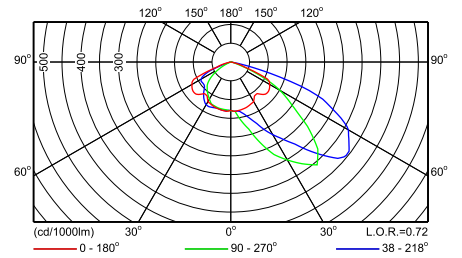

Easy access by opening canopy

Фотометрические данные

SRS421 1xSON-TPP100W TP P1

SRS421 1xSON-TPP100W TP P2

SRS421 1xSON-TPP100W TP P3

SRS421 1xSON-TPP100W TP P4

SRS421 1xSON-TPP100W TP P5

SRS421 1xSON-TPP150W TP P1