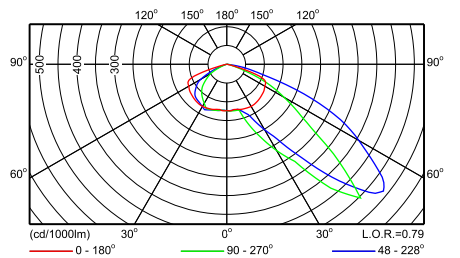

SRS421 1xSON-TPP100W TP P1