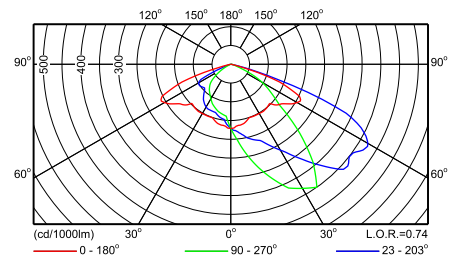

Фотометрические данные

SRS421 1xSON-TPP100W TP P1

SRS421 1xSON-TPP100W TP P2

SRS421 1xSON-TPP100W TP P3

SRS421 1xSON-TPP100W TP P4

SRS421 1xSON-TPP100W TP P5

SRS421 1xSON-TPP150W TP P1