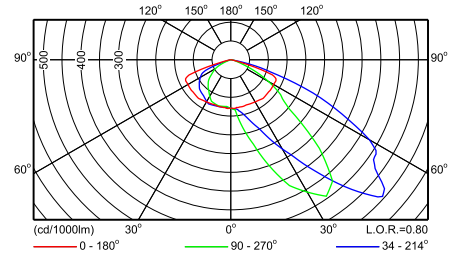

Easy access by opening canopy

Фотометрические данные

SRS421 1xSON-TPP100W TP P1

SRS421 1xSON-TPP100W TP P2

SRS421 1xSON-TPP100W TP P3

SRS421 1xSON-TPP100W TP P4

SRS421 1xSON-TPP100W TP P5

SRS421 1xSON-TPP150W TP P1