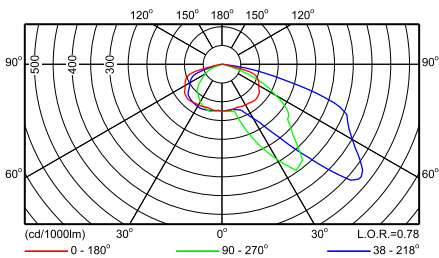

Фотометрические данные

SRS421 1xSON-TPP150W TP P5

SRS421 1xSON-TPP50W TP P1

SRS421 1xSON-TPP50W TP P2

SRS421 1xSON-TPP50W TP P3

SRS421 1xSON-TPP50W TP P4

SRS421 1xSON-TPP50W TP P5