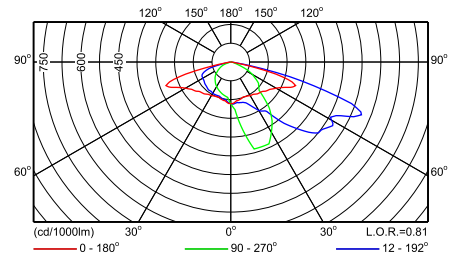

SRS421 1xSON-TPP50W TP P5