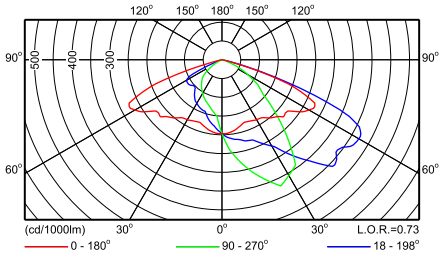

SRS421 1xSON-TPP150W TP P2

SRS421 1xSON-TPP150W TP P3

SRS421 1xSON-TPP150W TP P4

Фотометрические данные

SRS421 1xSON-TPP150W TP P5

SRS421 1xSON-TPP50W TP P1

SRS421 1xSON-TPP50W TP P2

SRS421 1xSON-TPP50W TP P3