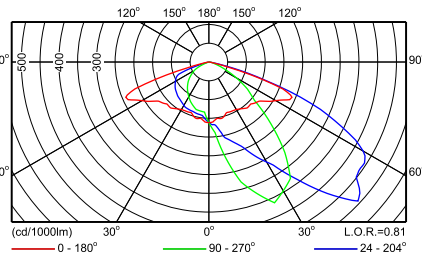

Easy access by opening canopy

Фотометрические данные

SRS421 1xSON-TPP100W TP P1

SRS421 1xSON-TPP100W TP P2

SRS421 1xSON-TPP100W TP P3

SRS421 1xSON-TPP100W TP P4

SRS421 1xSON-TPP100W TP P5

SRS421 1xSON-TPP150W TP P1