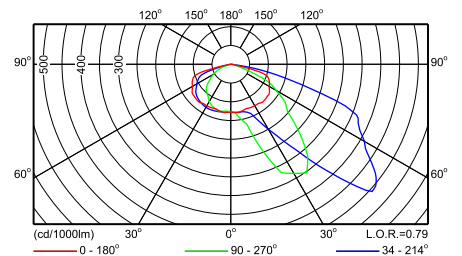

SRS421 1xSON-TPP150W TP P1

SRS421 1xSON-TPP150W TP P2

SRS421 1xSON-TPP150W TP P3

SRS421 1xSON-TPP150W TP P4

SRS421 1xSON-TPP150W TP P5

SRS421 1xSON-TPP50W TP P1

SRS421 1xSON-TPP50W TP P2

Фотометрические данные