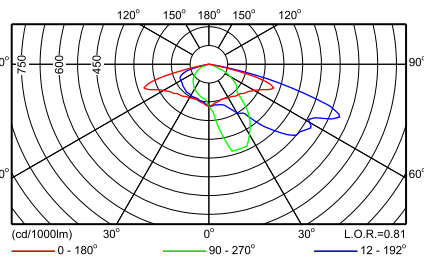

SRS421 1xSON-TPP70W TP P5