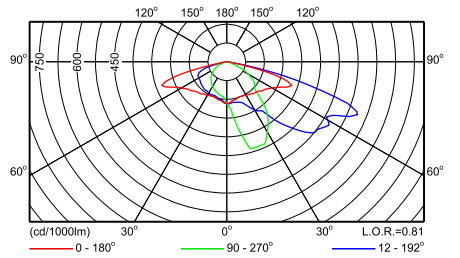

SRS421 1xSON-TPP50W TP P2

SRS421 1xSON-TPP50W TP P5