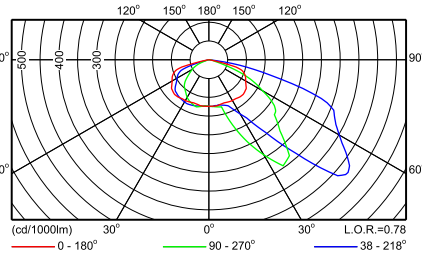

Easy access by opening canopy

Фотометрические данные

SRS421 1xSON-TPP100W TP P1

SRS421 1xSON-TPP100W TP P2

SRS421 1xSON-TPP100W TP P3

SRS421 1xSON-TPP100W TP P4

SRS421 1xSON-TPP100W TP P5

SRS421 1xSON-TPP150W TP P1

SRS421 1xSON-TPP150W TP P2

SRS421 1xSON-TPP150W TP P3

SRS421 1xSON-TPP150W TP P4

Фотометрические данные

SRS421 1xSON-TPP150W TP P5

SRS421 1xSON-TPP50W TP P1

SRS421 1xSON-TPP50W TP P2

SRS421 1xSON-TPP50W TP P3