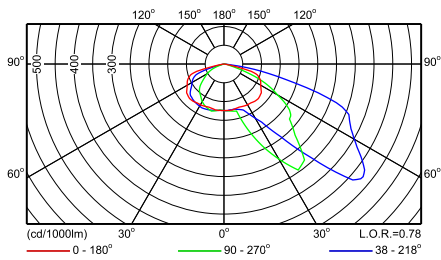

SRS421 1xSON-TPP70W TP P1