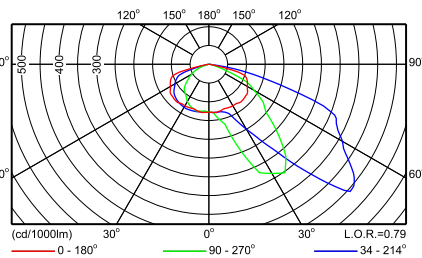

Фотометрические данные

SRS421 1xSON-TPP150W TP P5

SRS421 1xSON-TPP50W TP P1

SRS421 1xSON-TPP50W TP P2

SRS421 1xSON-TPP50W TP P3

SRS421 1xSON-TPP50W TP P4

SRS421 1xSON-TPP50W TP P5