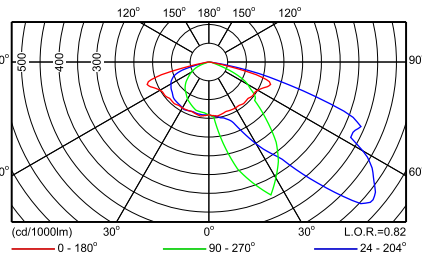

Easy access by opening canopy

Фотометрические данные

SRS421 1xSON-TPP100W TP P1

SRS421 1xSON-TPP100W TP P2

SRS421 1xSON-TPP100W TP P3

SRS421 1xSON-TPP100W TP P4

SRS421 1xSON-TPP100W TP P5

SRS421 1xSON-TPP150W TP P1

SRS421 1xSON-TPP150W TP P2

SRS421 1xSON-TPP150W TP P3

SRS421 1xSON-TPP150W TP P4

Фотометрические данные

SRS421 1xSON-TPP150W TP P5

SRS421 1xSON-TPP50W TP P1

SRS421 1xSON-TPP50W TP P2

SRS421 1xSON-TPP50W TP P3