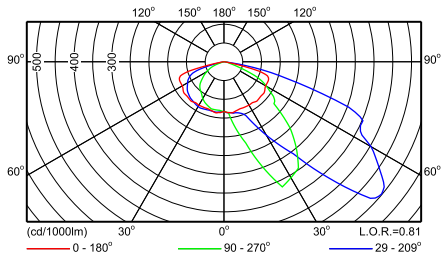

SRS421 1xSON-TPP150W TP P1

SRS421 1xSON-TPP150W TP P2

SRS421 1xSON-TPP150W TP P3

SRS421 1xSON-TPP150W TP P4

SRS421 1xSON-TPP150W TP P5

SRS421 1xSON-TPP50W TP P1

SRS421 1xSON-TPP50W TP P2

Фотометрические данные