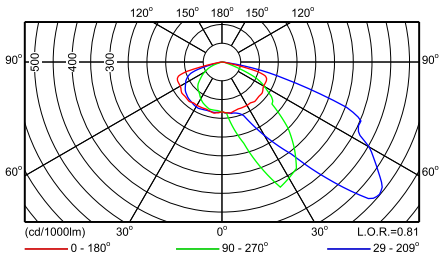

Easy access by opening canopy

Фотометрические данные

SRS421 1xSON-TPP100W TP P1

SRS421 1xSON-TPP100W TP P2

SRS421 1xSON-TPP100W TP P3

SRS421 1xSON-TPP100W TP P4

SRS421 1xSON-TPP100W TP P5

SRS421 1xSON-TPP150W TP P1

SRS421 1xSON-TPP150W TP P2

SRS421 1xSON-TPP150W TP P3

SRS421 1xSON-TPP150W TP P4

Фотометрические данные

SRS421 1xSON-TPP150W TP P5

SRS421 1xSON-TPP50W TP P1

SRS421 1xSON-TPP50W TP P2

SRS421 1xSON-TPP50W TP P3