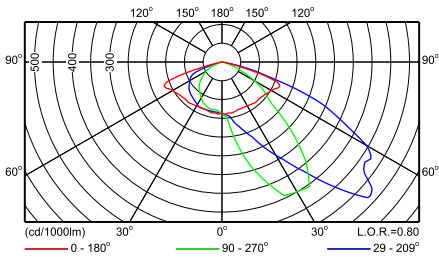

Easy access by opening canopy

Фотометрические данные

SRS421 1xSON-TPP100W TP P1

SRS421 1xSON-TPP100W TP P2

SRS421 1xSON-TPP100W TP P3

SRS421 1xSON-TPP100W TP P4

SRS421 1xSON-TPP100W TP P5

SRS421 1xSON-TPP150W TP P1