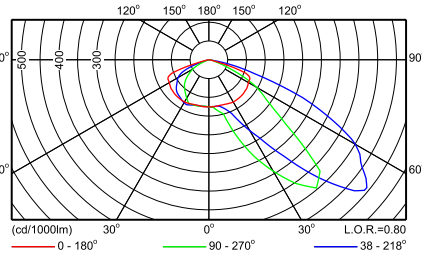

Easy access by opening canopy

Фотометрические данные

SRS421 1xSON-TPP100W TP P1

SRS421 1xSON-TPP100W TP P2

SRS421 1xSON-TPP100W TP P3

SRS421 1xSON-TPP100W TP P4

SRS421 1xSON-TPP100W TP P5

SRS421 1xSON-TPP150W TP P1