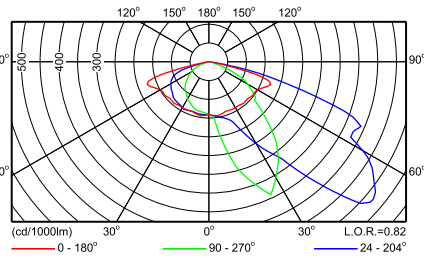

SRS421 1xSON-TPP50W TP P1

SRS421 1xSON-TPP50W TP P4