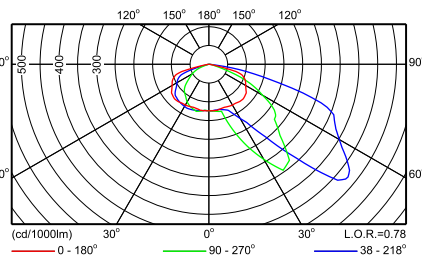

SRS421 1xSON-TPP150W TP P1

SRS421 1xSON-TPP150W TP P2

SRS421 1xSON-TPP150W TP P3

SRS421 1xSON-TPP150W TP P4

SRS421 1xSON-TPP150W TP P5

SRS421 1xSON-TPP50W TP P1

SRS421 1xSON-TPP50W TP P2

Фотометрические данные