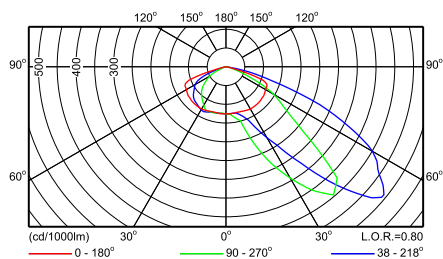

Фотометрические данные

SRS421 1xSON-TPP100W TP P2