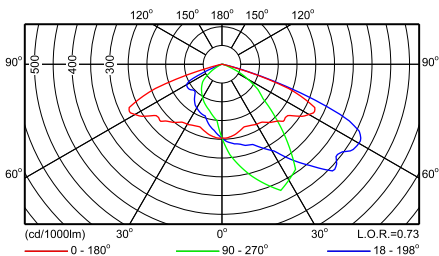

SRS421 1xSON-TPP150W TP P1

SRS421 1xSON-TPP150W TP P2

SRS421 1xSON-TPP150W TP P3

SRS421 1xSON-TPP150W TP P4

SRS421 1xSON-TPP150W TP P5

SRS421 1xSON-TPP50W TP P1

SRS421 1xSON-TPP50W TP P2

Фотометрические данные