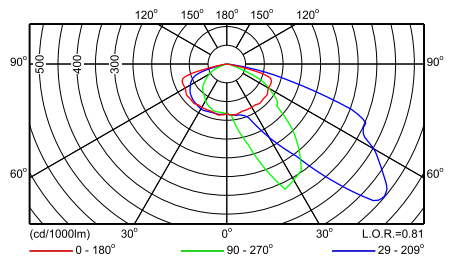

SRS421 1xSON-TPP70W TP P3