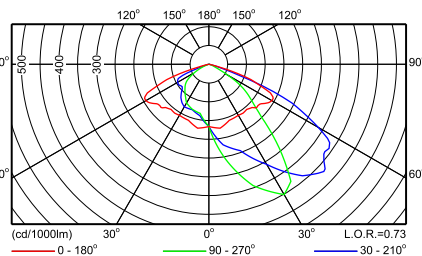

Фотометрические данные

SRS421 1xSON-TPP100W TP P1

SRS421 1xSON-TPP100W TP P2

SRS421 1xSON-TPP100W TP P3

SRS421 1xSON-TPP100W TP P4

SRS421 1xSON-TPP100W TP P5

SRS421 1xSON-TPP150W TP P1