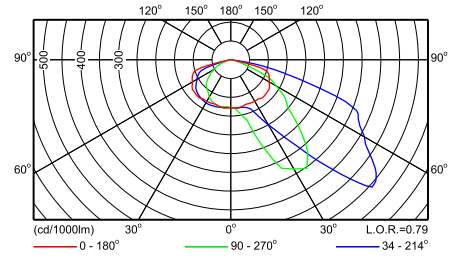

Easy access by opening canopy

Фотометрические данные

SRS421 1xSON-TPP100W TP P1

SRS421 1xSON-TPP100W TP P2

SRS421 1xSON-TPP100W TP P3

SRS421 1xSON-TPP100W TP P4

SRS421 1xSON-TPP100W TP P5

SRS421 1xSON-TPP150W TP P1

SRS421 1xSON-TPP150W TP P2

SRS421 1xSON-TPP150W TP P3

SRS421 1xSON-TPP150W TP P4

Фотометрические данные

SRS421 1xSON-TPP150W TP P5

SRS421 1xSON-TPP50W TP P1

SRS421 1xSON-TPP50W TP P2

SRS421 1xSON-TPP50W TP P3