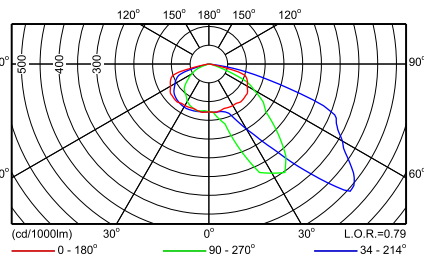

SRS421 1xSON-TPP70W TP P2