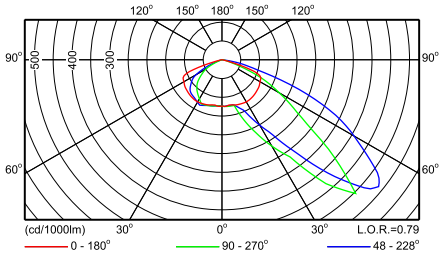

Easy access by opening canopy

Фотометрические данные

SRS421 1xSON-TPP100W TP P1

SRS421 1xSON-TPP100W TP P2

SRS421 1xSON-TPP100W TP P3

SRS421 1xSON-TPP100W TP P4

SRS421 1xSON-TPP100W TP P5

SRS421 1xSON-TPP150W TP P1