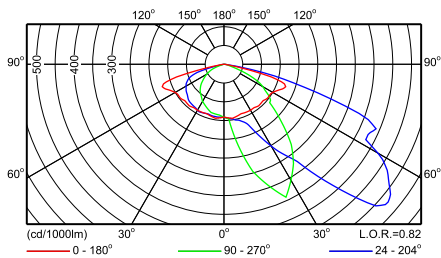

SRS421 1xSON-TPP70W TP P4