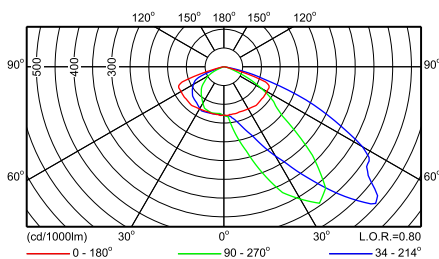

SRS421 1xSON-TPP100W TP P3