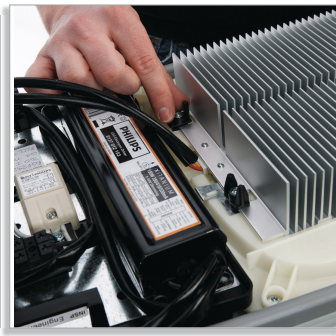

Сведения о продукте

Easy re-LEDing without use of tools
(unlocking the LED module)

Сравните таблицы

Код заказа	Код семейства продукции	Код лампового семейства	Цветовой код лампы	Цвет	Оптический	Оптический плафон	Цвет детали	Покрытие	Цветная рамка	Версия лампы
878864 00	BGP352	GRN39	740	GR	DM	FG	AL	-	-	2S
878871 00	BGP352	GRN39	740	GR	DK	-	AL	No	No	2S
878888 00	BGP352	GRN39	740	GR	DM	FG	AL	No	No	2S
878895 00	BGP352	GRN39	740	GR	DM	FG	AL	No	No	2S
878901 00	BGP352	GRN59	740	GR	DM	FG	AL	No	No	2S
878918 00	BGP352	GRN59	740	GR	DK	FG	AL	No	No	2S
878925 00	BGP352	GRN59	740	GR	DM	FG	AL	No	No	2S
878932 00	BGP352	GRN59	740	GR	DM	FG	AL	No	FM	2S
878949 00	BGP352	GRN59	740	SI	DM	FG	AL	No	No	2S
878956 00	BGP352	GRN59	740	GR	DM	FG	AL	No	No	2S
878963 00	BGP352	GRN78	740	GR	DM	FG	AL	No	No	2S
878970 00	BGP352	GRN78	740	GR	DK	FG	AL	No	No	2S
878987 00	BGP352	GRN78	740	GR	DM	FG	AL	No	No	2S
878994 00	BGP352	GRN78	740	GR	DM	FG	AL	No	No	2S
879007 00	BGP352	GRN78	740	SI	DM	FG	AL	No	No	2S
879014 00	BGP352	GRN78	740	GR	DM	FG	AL	No	No	2S
879021 00	BGP352	GRN59	740	GR	DW	FG	AL	No	No	2S
879038 00	BGP352	GRN59	740	GR	DW	-	AL	-	-	2S
879045 00	BGP352	GRN59	740	GR	DW	FG	AL	No	No	2S
879052 00	BGP352	GRN78	740	GR	DW	FG	AL	No	No	2S
879069 00	BGP352	GRN78	740	GR	DW	FG	AL	No	No	2S
879076 00	BGP352	GRN78	740	GR	DW	FG	AL	No	No	2S
879083 00	BGP352	GRN39	740	GR	DM	FG	AL	No	No	2S
879090 00	BGP352	GRN39	740	GR	DK	FG	AL	No	No	2S
879106 00	BGP352	GRN59	740	GR	DM	FG	AL	No	No	2S
879113 00	BGP352	GRN59	740	GR	DK	FG	AL	No	No	2S
879120 00	BGP352	GRN59	740	SI	DM	FG	AL	No	No	2S
879137 00	BGP352	GRN59	740	GR	DM	FG	AL	No	No	2S
879144 00	BGP352	GRN78	740	GR	DM	FG	AL	No	No	2S
879151 00	BGP352	GRN78	740	GR	DK	FG	AL	No	No	2S
879168 00	BGP352	GRN78	740	SI	DM	FG	AL	No	No	2S
879175 00	BGP352	GRN78	740	GR	DM	FG	AL	No	No	2S
879182 00	BGP352	GRN59	740	GR	DW	FG	AL	No	No	2S