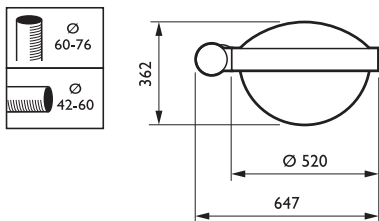

Характеристики

- Rugged, high-strength construction suitable for side-entry and post-top mounting at heights of up to 8 m
- Choice of two decorative upper domes – translucent or painted – and two bowl shapes
- Range of light sources providing light from warm to cool, and from direct to diffuse
- Version available with an all-aluminum canopy and the choice of a flat glass; optical compartment designed to accommodate CT-POT reflector

CPS403

Чертеж размеров

CPS401

Фотометрические данные

CPS400 1xHPL-N125W

CPS400 1xHPL-N80W

CPS400 1xHPL-N125W

CPS401 1xHPL-N125W