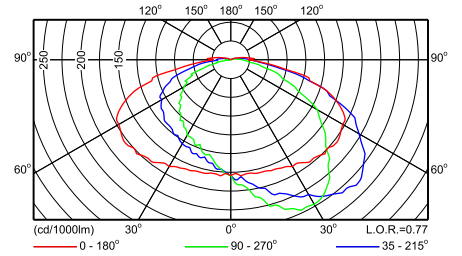

Фотометрические данные

CPS400 1xHPL-N125W

CPS400 1xHPL-N80W

CPS400 1xHPL-N125W