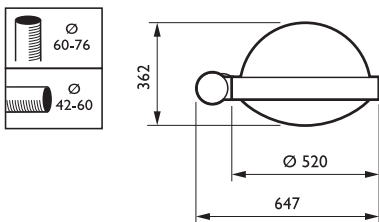

Похожие продукты

Чертеж размеров

CPS400

CPS402

CPS403