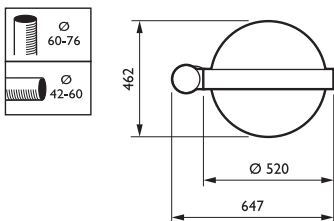

Характеристики

- Rugged, high-strength construction suitable for side-entry and post-top mounting at heights of up to 8 m
- Choice of two decorative upper domes – translucent or painted – and two bowl shapes
- Range of light sources providing light from warm to cool, and from direct to diffuse
- Version available with an all-aluminum canopy and the choice of a flat glass; optical compartment designed to accommodate CT-POT reflector

CPS403

Чертеж размеров

CPS401

Фотометрические данные

CPS400 1xHPL-N125W

CPS400 1xHPL-N80W

CPS400 1xHPL-N125W

CPS401 1xHPL-N125W