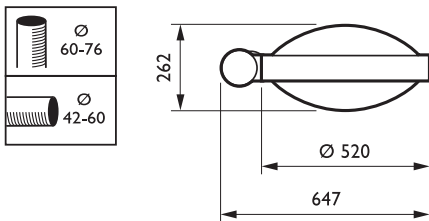

Чертеж размеров

CPS400