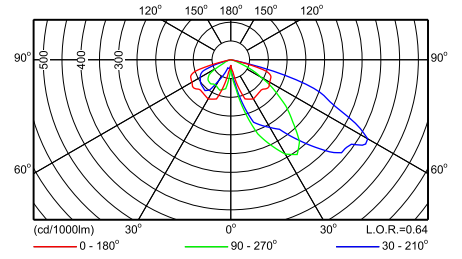

CDS480 FG 1xCPO-TW60W EB CR P5X

CDS480 FG 1xCPO-TW60W EB CR P6

CDS480 FG 1xCPO-TW60W EB CR P7

Фотометрические данные

CDS480 FG 1xCPO-TW60W EB CR P8

CDS480 FG 1xCPO-TW60W EB CR P9

CDS480 FG 1xCPO-TW60W EB CR P1