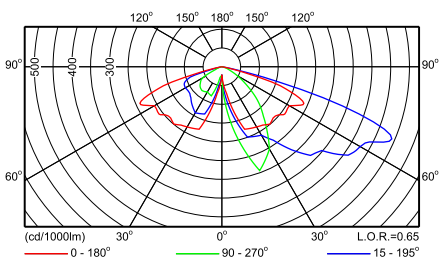

CDS480 FG 1xCPO-TW60W EB CR P7