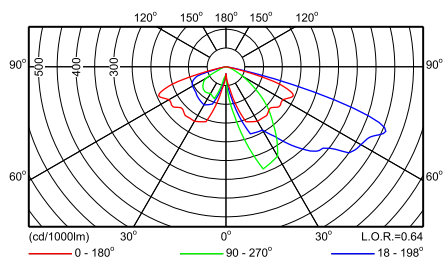

CDS480 FG 1xCPO-TW60W EB CR P10

CDS480 FG 1xCPO-TW60W EB CR P11

CDS480 FG 1xCPO-TW60W EB CR P2

CDS480 FG 1xCPO-TW60W EB CR P3

CDS480 FG 1xCPO-TW60W EB CR P4

CDS480 FG 1xCPO-TW60W EB CR P5X

Фотометрические данные