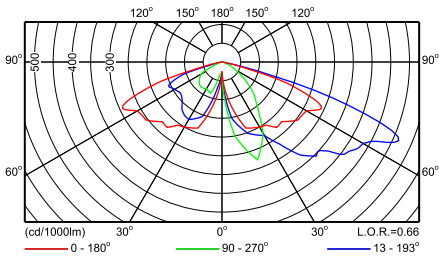

CDS480 FG 1xCPO-TW60W EB CR P5X

CDS480 FG 1xCPO-TW60W EB CR P6

CDS480 FG 1xCPO-TW60W EB CR P7

Фотометрические данные

CDS480 FG 1xCPO-TW60W EB CR P8

CDS480 FG 1xCPO-TW60W EB CR P9

CDS480 FG 1xCPO-TW60W EB CR P1