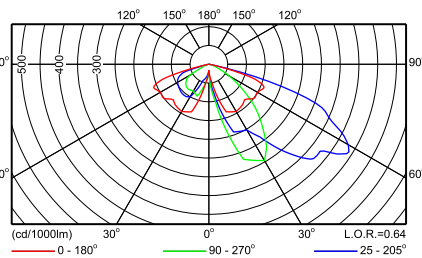

CDS480 FG 1xCPO-TW60W EB CR P10

CDS480 FG 1xCPO-TW60W EB CR P11

CDS480 FG 1xCPO-TW60W EB CR P2

CDS480 FG 1xCPO-TW60W EB CR P3

CDS480 FG 1xCPO-TW60W EB CR P4

CDS480 FG 1xCPO-TW60W EB CR P5X

Фотометрические данные