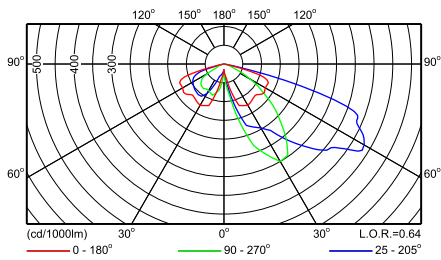

Фотометрические данные

CDS480 FG 1xCPO-TW60W EB CR P1

CDS480 FG 1xCPO-TW60W EB CR P10

CDS480 FG 1xCPO-TW60W EB CR P11

CDS480 FG 1xCPO-TW60W EB CR P2

CDS480 FG 1xCPO-TW60W EB CR P3

CDS480 FG 1xCPO-TW60W EB CR P4