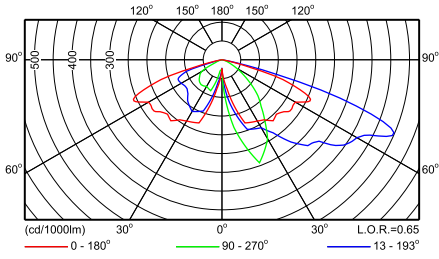

CDS480 FG 1xCPO-TW60W EB CR P5X

CDS480 FG 1xCPO-TW60W EB CR P6

CDS480 FG 1xCPO-TW60W EB CR P7

Фотометрические данные

CDS480 FG 1xCPO-TW60W EB CR P8

CDS480 FG 1xCPO-TW60W EB CR P9

CDS480 FG 1xCPO-TW60W EB CR P1