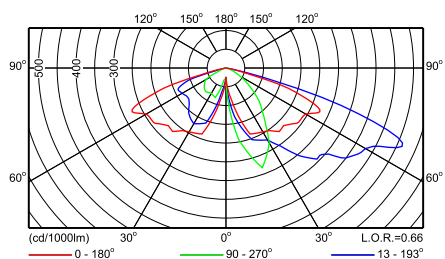

CDS480 FG 1xCPO-TW60W EB CR P9

Сравните таблицы

Код заказа	Код семейства продукции	Число ламп	Код лампового семейства	Мощность лампы	Цветовой код лампы	Цвет	Оптический	Оптический плафон	ПРА	Цвет детали	цоколь
726809 00	CDS480	1	CPO-TW	45	-	GR	CR	FG	EB	No	-
726816 00	CDS480	1	CPO-TW	60	-	GR	CR	FG	EB	No	-
726823 00	CDS480	1	PL-T/4P	32	840	GR	OR	FG	EB	No	-
726830 00	CDS480	1	SON-T	50	-	GR	CR	FG	CONV	No	-
726847 00	CDS480	1	SON-T	70	-	GR	CR	FG	CONV	No	-
726854 00	CDS480	1	SON-T	100	-	GR	OR	FG	CONV	No	-
726861 00	CDS480	1	SON-T	150	-	GR	OR	FG	CONV	No	-
726878 00	CDS480	1	CDO-TT	100	-	GR	OR	FG	CONV	No	-
726885 00	CDS480	1	CDO-TT	150	-	GR	OR	FG	CONV	No	-
726892 00	CDS480	1	CDM-T	150	-	GR	CR	FG	CONV	No	-
726908 00	CDS480	1	CPO-TW	45	-	GR	CR	FG	EB	No	-
726915 00	CDS480	1	CPO-TW	45	-	GR	CR	FG	EB	No	-