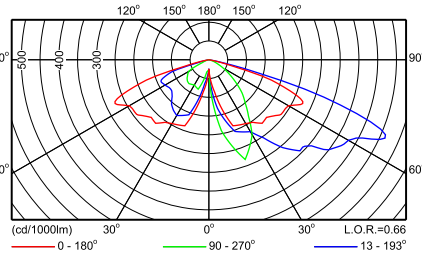

CDS480 FG 1xCPO-TW60W EB CR P5X

CDS480 FG 1xCPO-TW60W EB CR P6

CDS480 FG 1xCPO-TW60W EB CR P7

Фотометрические данные

CDS480 FG 1xCPO-TW60W EB CR P8

CDS480 FG 1xCPO-TW60W EB CR P9

CDS480 FG 1xCPO-TW60W EB CR P1