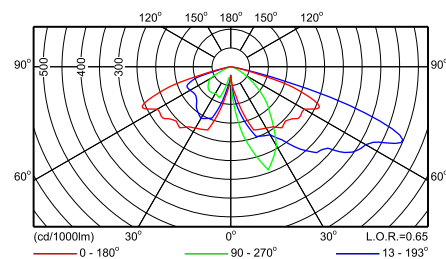

CDS480 FG 1xCPO-TW60W EB CR P8