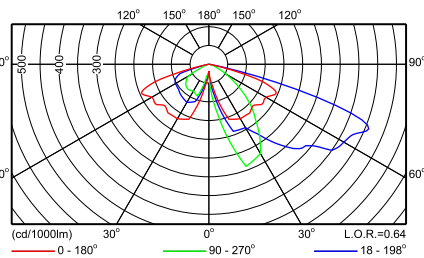

CDS480 FG 1xCPO-TW60W EB CR P6