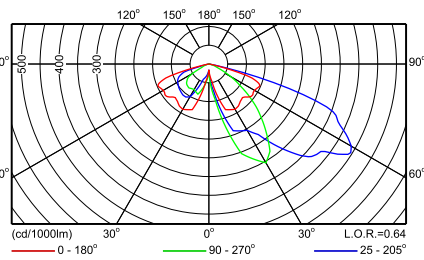

Фотометрические данные

CDS480 FG 1xCPO-TW60W EB CR P1

CDS480 FG 1xCPO-TW60W EB CR P10

CDS480 FG 1xCPO-TW60W EB CR P11

CDS480 FG 1xCPO-TW60W EB CR P2

CDS480 FG 1xCPO-TW60W EB CR P3

CDS480 FG 1xCPO-TW60W EB CR P4