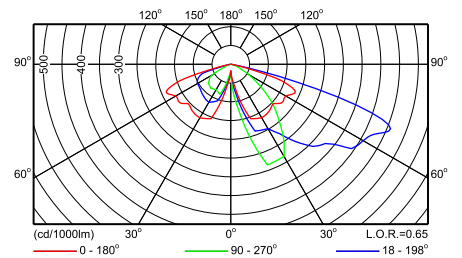

CDS480 FG 1xCPO-TW60W EB CR P10

CDS480 FG 1xCPO-TW60W EB CR P11

CDS480 FG 1xCPO-TW60W EB CR P2

CDS480 FG 1xCPO-TW60W EB CR P3

CDS480 FG 1xCPO-TW60W EB CR P4

CDS480 FG 1xCPO-TW60W EB CR P5X

Фотометрические данные