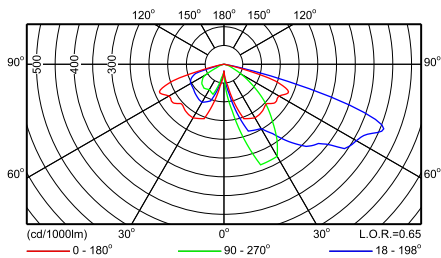

Фотометрические данные

CDS480 FG 1xCPO-TW60W EB CR P1

CDS480 FG 1xCPO-TW60W EB CR P10

CDS480 FG 1xCPO-TW60W EB CR P11

CDS480 FG 1xCPO-TW60W EB CR P2

CDS480 FG 1xCPO-TW60W EB CR P3

CDS480 FG 1xCPO-TW60W EB CR P4