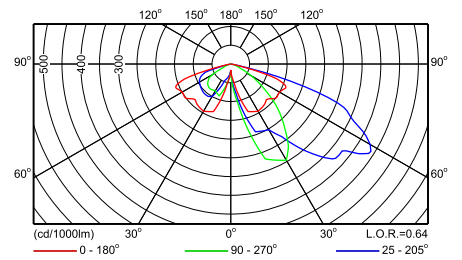

Фотометрические данные

CDS480 FG 1xCPO-TW60W EB CR P1

CDS480 FG 1xCPO-TW60W EB CR P10

CDS480 FG 1xCPO-TW60W EB CR P11

CDS480 FG 1xCPO-TW60W EB CR P2

CDS480 FG 1xCPO-TW60W EB CR P3

CDS480 FG 1xCPO-TW60W EB CR P4