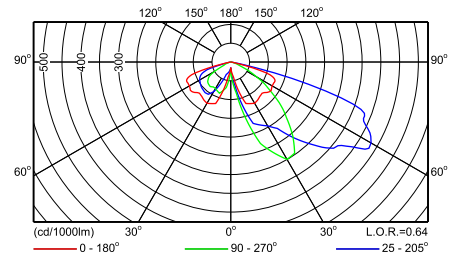

CDS480 FG 1xCPO-TW60W EB CR P2