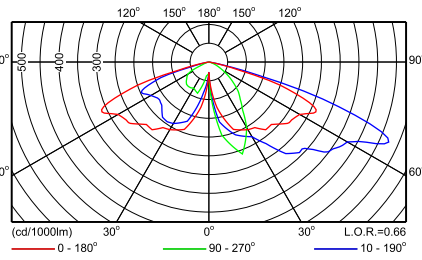

CDS480 FG 1xCPO-TW60W EB CR P11