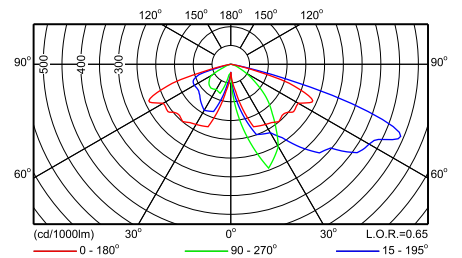

CDS480 FG 1xCPO-TW60W EB CR P7