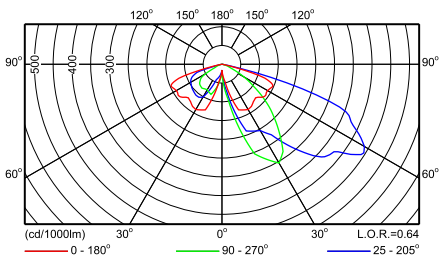

CDS480 FG 1xCPO-TW60W EB CR P3