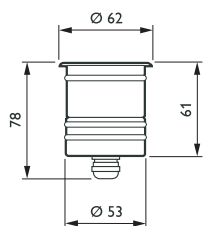

AmphiLux BVD410 surface-mounted Mini spotlight with narrow or medium beam angle

AmphiLux BVD420 surface-mounted Compact spotlight with narrow or medium beam angle

Чертеж размеров

BVD400

BVD410

BBD410

Чертеж размеров