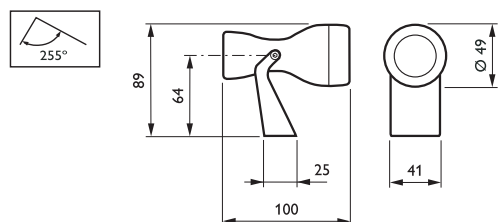

AmphiLux BVD410 surface-mounted Mini spotlight with narrow or medium beam angle

AmphiLux BVD420 surface-mounted Compact spotlight with narrow or medium beam angle

Чертеж размеров

BVD400

BVD410

BBD410

Чертеж размеров