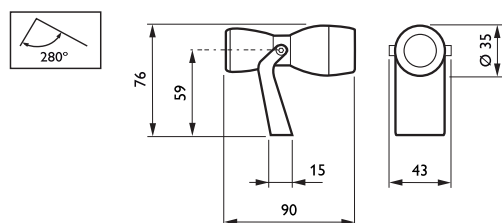

AmphiLux BVD410 surface-mounted Mini spotlight with narrow or medium beam angle

AmphiLux BVD420 surface-mounted Compact spotlight with narrow or medium beam angle

Чертеж размеров

BVD400

BVD410

BBD410

Чертеж размеров