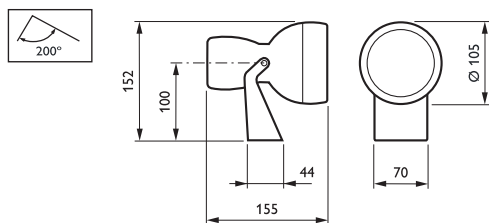

AmphiLux BVD410 surface-mounted Mini spotlight with narrow or medium beam angle

AmphiLux BVD420 surface-mounted Compact spotlight with narrow or medium beam angle

Чертеж размеров

BVD400

BVD410

BBD410

Чертеж размеров