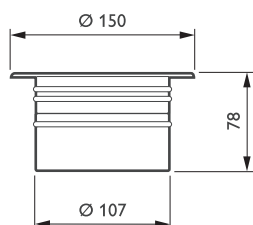

BBD420

Сравните таблицы

Код заказа	Код семейства продукции	Число ламп	Код лампового семейства	Цветовой код лампы	Оптический	Оптический плафон	ПРА	Маркировка стран ЕС	Класс ударопрочности	Цветовая температура лампы	Срок службы
894703 99	BBD410	4	LED-HB	WW	40	No	-	CE	IK08	2700	147000
894710 99	BBD410	4	LED-HB	NW	10	No	-	CE	IK08	4000	147000
894727 99	BBD410	4	LED-HB	NW	40	No	-	CE	IK08	4000	147000
894734 99	BBD410	4	LED-HB	CW	10	No	-	CE	IK08	6000	147000
894741 99	BBD410	4	LED-HB	CW	40	No	-	CE	IK08	6000	147000
894758 99	BBD410	4	LED-HB	BL	10	No	-	CE	IK08	-	147000
894765 99	BBD410	4	LED-HB	BL	40	No	-	CE	IK08	-	147000
894772 99	BBD410	4	LED-HB	RD/GN/BL/WH	15	No	E	CE	IK08	-	147000
894789 99	BBD410	4	LED-HB	RD/GN/BL/WH	30	No	E	CE	IK08	-	147000
894796 99	BBD410	4	LED-HB	-	15	No	E	CE	IK08	2700-6000	147000
894802 99	BBD410	4	LED-HB	-	30	No	E	CE	IK08	2700-6000	147000
894994 99	BBD420	12	LED-HB	WW	10	No	-	CE	IK08	2700	147000
895007 99	BBD420	12	LED-HB	WW	40	No	-	CE	IK08	2700	147000
895014 99	BBD420	12	LED-HB	NW	10	No	-	CE	IK08	4000	147000
895021 99	BBD420	12	LED-HB	NW	40	No	-	CE	IK08	4000	147000
895038 99	BBD420	12	LED-HB	CW	10	No	-	CE	IK08	6000	147000
895045 99	BBD420	12	LED-HB	CW	40	No	-	CE	IK08	6000	147000
895052 99	BBD420	12	LED-HB	BL	10	No	-	CE	IK08	-	147000
895069 99	BBD420	12	LED-HB	BL	40	No	-	CE	IK08	-	147000
895076 99	BBD420	12	LED-HB	RD/GN/BL/WH	15	No	E	CE	IK08	-	147000
895083 99	BBD420	12	LED-HB	RD/GN/BL/WH	30	No	E	CE	IK08	-	147000
895090 99	BBD420	12	LED-HB	-	15	No	E	CE	IK08	2700-6000	147000
895106 99	BBD420	12	LED-HB	-	30	No	E	CE	IK08	2700-6000	147000
893256 99	BBC400	1	LED-HB	CW	10	-	-	CE	IK08	6000	147000
893263 99	BBC400	1	LED-HB	NW	10	-	-	CE	IK08	4000	147000
893270 99	BBC400	1	LED-HB	WW	10	-	-	CE	IK08	2700	147000
893287 99	BBC400	1	LED-HB	BL	10	-	-	CE	IK08	-	147000
893294 99	BBC400	1	LED-HB	CW	20	-	-	CE	IK08	6000	147000
893300 99	BBC400	1	LED-HB	NW	20	-	-	CE	IK08	4000	147000