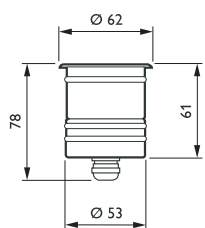

AmphiLux BBD400 recessed Micro spotlight with narrow or medium beam angle

AmphiLux BBD410 recessed Mini spotlight with narrow or medium beam angle and opal cover

Чертеж размеров

BBD/BBC400

Чертеж размеров