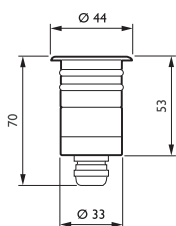

AmphiLux BBD400 recessed Micro spotlight with narrow or medium beam angle

AmphiLux BBD410 recessed Mini spotlight with narrow or medium beam angle and opal cover

Чертеж размеров

BBD/BBC400

Чертеж размеров