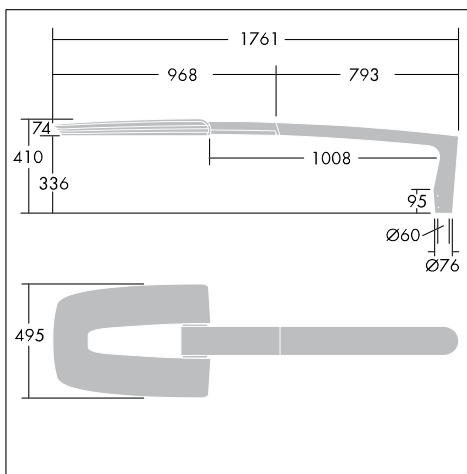

96258165

Material/Finish

Body and bracket: die-cast aluminium, powder coated texturised light grey (Akzo 150)
Enclosure: toughened glass, self-cleaning treatment available on request

Монтаж/Обслуживание

Luminaire mounts to bracket (short or long) via 2 screws inside the arm. Bracket (short or long) mounts to Ø60x 90mm long spigot. Junction secured by 2 rows of 3 screws at 120°. Cable gland for Ø8 to 13mm cable. Access to gear possible on site after screw release. Access to optic system possible at the workshop after screw release. Delivered ready to install with pre-set light distribution. Luminaire and bracket arm delivered in separate boxes.

Спецификация

To specify state:

An LED road-lighting luminaire for lighting classes up to ME2. Available in 2 outlines with slim surfaces, performance longevity through optimised heat dissipation. With options for photocells, dimming and lighting management system. As Thorn StyLED