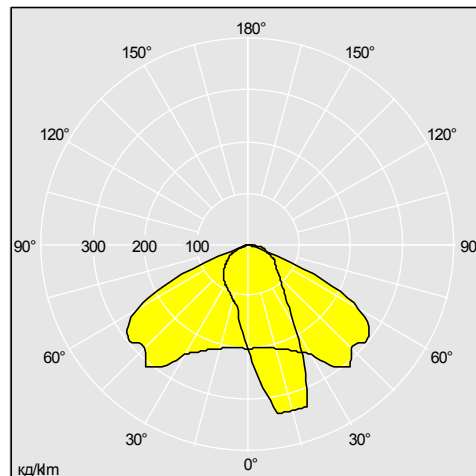

Material/Finish

Верхняя часть корпуса: черный GRP (RAL9005), укрепленный сталью.
Нижняя часть корпуса: серый GRP (RAL7032), другие цвета поставляются по заказу.
Плафон: стекло или поликарбонат
Монтажный кронштейн: оцинкованная сталь

Монтаж/Обслуживание

Крепеж сверху, ввод кабеля через уплотнение из неопрена в кронштейне. Рекомендованная высота 5-10 м.
Специальный подвесной монтаж с помощью двух болтов на одинарный / двойной кронштейн или на настенный кронштейн.

FR: Поставляется в полном комплекте:

LIS: Состоит из одной или двух светильников Lemnis, цилиндрического столба длиной 4/5/6м из оцинкованной стали и одинарного/двойного кронштейна. Столбы устанавливаются в бетон с помощью четырех анкерных стержней (поставляются в комплекте) Ø18 длиной 400мм с центрами 200x200мм. Дверца: 55x300мм (4 и 5м) and 65x300мм (6м). Диаметр столба: 89мм (4 и 5м) и 102мм (6м).

RIS: Состоит из одной или двух светильников Lemnis и специальных крепежных элементов для столба Meleze (столб заказывается отдельно). Обратите внимание на соответствующие чертежи. Возможность использования столба Meleze зависит от скорости ветра на местности и выбранной монтажной высоты.

AIS: Комплект настенного монтажа состоит из светильников Lemnis и оцинкованного кронштейна.

Установка: поставляемый настенный кронштейн имеет 2 отверстия Ø16мм (межцентровое расстояние 110мм).