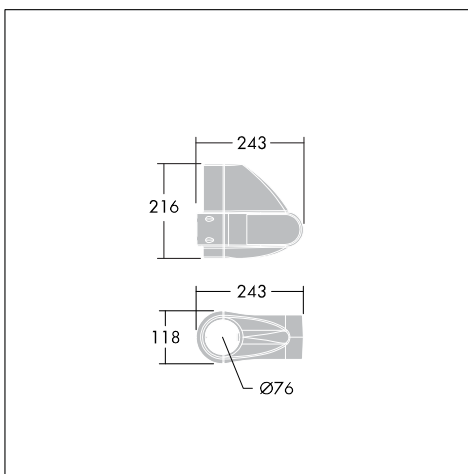

96256443

Material/Finish

Luminaire: see specific product page

Flashing module:

Body: ABS, finished in light grey (RAL9006) or powder coated texturised grey (Akzo 900)

Diffuser: toughened glass

Screw fixings: stainless steel

Монтаж/Обслуживание

Luminaire: see specific product page

Flashing module: Mounts at 1120mm from the top of either a conical Ø60 mm column or cylindrical Ø76 mm column with a Ø22 mm hole (as per Thorn IVS column). Cable gland for Ø8-13mm cable. Delivered ready to install in a single carton, complete with factory fitted integral gear prewired with 5m of HO7RNF 2x1mm² cable.

Спецификация

To specify state:

Warning LED flashing node dedicated to pedestrian crossings. IP66 and made of vandal resistant material to be installed on the section of the column. To be installed together with Thorn pedestrian crossings luminaire and column packages.

As Thorn IVS flash node.