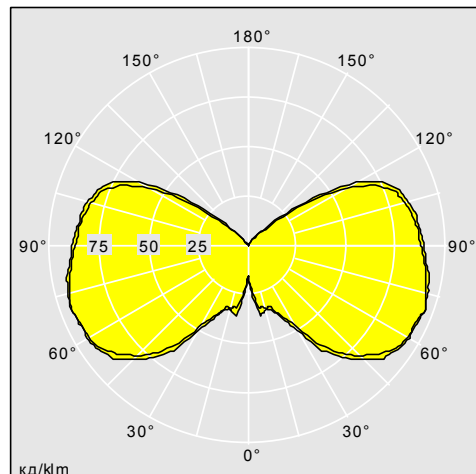

Material/Finish

Светильник: алюминий, окрашенный в черный цвет или под состаренную медь

Основание: декоративно выполненное железо, черный цвет

Плафон: прозрачный или опаловый акрил

Рекомендуемый столб: окрашенная в черный сталь с черными декоративными элементами из чугунного литья

Монтаж/Обслуживание

Подвесные версии крепятся посредством Ø27G (длина 120 мм) в комплекте. Версии для вертикального монтажа, чугунное литье или сталь FC14, 15, 16, 17 с втулкой 60L 27G. Крепление на стену с помощью 2 отверстий на центрах 150 мм. Рекомендуемая монтажная высота 3,5 м. Крепление на столб рекомендуется выполнять посредством опорной плиты 400 x 400 мм с 4 анкерными болтами 18 x 400 мм (в комплекте) по центрам 300 x 300 мм. Дверца 163 x 105 мм.

Спецификация

To specify state:

Post-top /suspended/half-wall mounted 19th century styled lantern in black/aged copper with opal/clear acrylic bowl for 70W HPS-E, 70W HPS-E/I or 100W HPS-E lamp.

As Thorn EP 130.