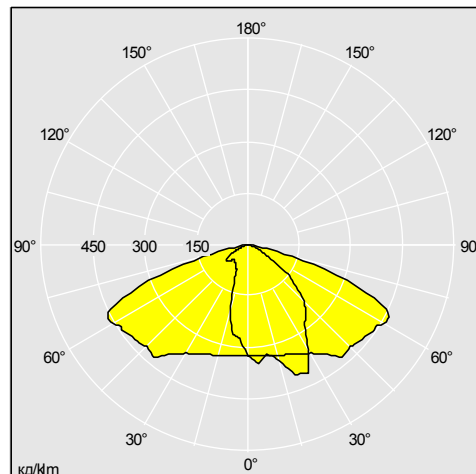

96259181

Material/Finish

Body and spigot: die-cast aluminium, textured anthracite finish (Akzo 900)
Canopy: spun aluminium, textured anthracite finish (Akzo 900)
Flat glass cover: 5mm thick toughened glass
Gasket: silicon

Монтаж/Обслуживание

Optimised optics for 2 mounting heights: - 6m with wide light distribution - 8m with narrow light distribution. Dedicated range of Satys columns and brackets. Side-entry mounting Ø60 mm, tilt = 0°. Post-top mounting Ø60 mm, tilt = 10°. End cap secured by 2 screws and 2 bolts. Slim section: only 110mm thick. Supplied complete and ready to install, in a single box.

Спецификация

To specify state:

IP66 aluminium LED lantern. Side entry or post-top mounting into 60mm diameter and two optics (street and area).

As Thorn Dyana LED