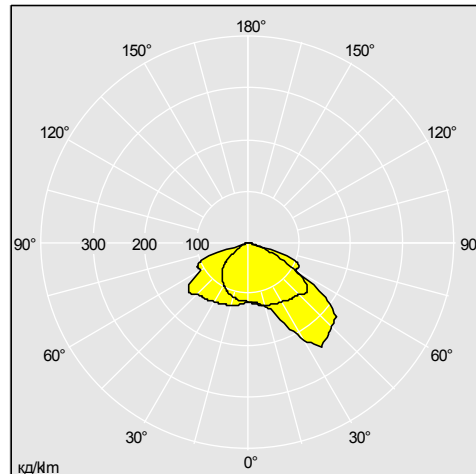

Material/Finish

Корпус и поворотная втулка: литой под давлением алюминий

Верхняя розетка: профильный алюминий, окрашенный RAL 9005, другие цвета по запросу

Плафоны: поликарбонат или плоское закаленное стекло

Рефлектор: алюминий

Монтаж/Обслуживание

Подвесной монтаж: посредством трубки с BSP-резьбой 1". Другие варианты крепления по запросу: подвесной монтаж посредством наклонного кронштейна для скобы Ø42 00 – версия для верхнего крепления для монтажа с Ø60/76 мм – версия для бокового ввода для монтажа с Ø42 или Ø60 мм.

Спецификация

To specify state:

Decorative street lighting lantern in die-cast aluminium with spun aluminium canopy in two sizes and two shapes, spherical and flat glass enclosures. Suitable for 50/70/100/150/250W HST, 70/100/150W HIT-CE, 250W HIT, 140W HIT-CE lamps.

Suspended mounting. Road area OPTIBLOC lamp compartment with self isolating lamp holder. Sealed to IP66 (size 2) and IP65 (size 1)

As Thorn Decostreet LB60