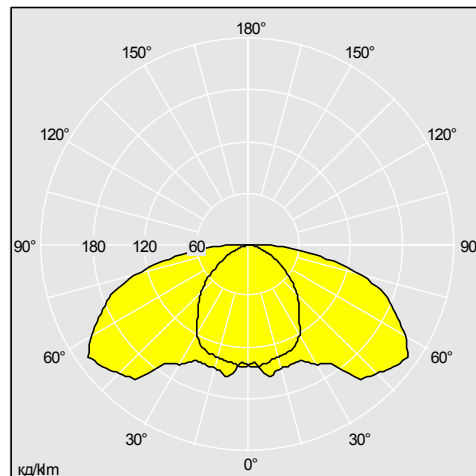

96250944

Material/Finish

Корпус/Втулка/Крышка втулки: литой под давлением алюминий с порошковым покрытием RAL9006
Плафон: поликарбонат, устойчивый к воздействию УФ излучения
Отражатель: анодированный алюминий высокой очистки
Блок ПРА: оцинкованная сталь
Уплотнение плафона: неопрен.
Уплотнение цоколя NEMA: силикон

Монтаж/Обслуживание

Встроенная вращающаяся втулка фиксируется 2 винтами с предохранительными болтами. Боковой монтаж. Втулка диаметром Ø34/42/49/60 мм, длиной 120 мм. Угол наклона 0°. Вертикальный монтаж: Втулка диаметром 60/76 мм, длиной 80 мм. Угол наклона 5°. Кабельный ввод для кабеля диаметром Ø8 - 13 мм. Доступ к лампе и ПРА без использования инструментов, т.к. для фиксации корпуса используются 2 защелки. ПРА снимается без использования инструментов с помощью фиксирующих скоб, что позволяет освободить руки для выполнения электропроводки. Все подсоединения штепсельного типа. Поставляется в одной коробке (без лампы), уже готовым к установке, в комплект входит встроенный блок ПРА, установленный на заводе.

Спецификация

To specify state:

Full IP66 aluminium streetlighting lantern for 36 to 80W TC-L lamps. From 34mm side entry to 76mm post-top mounting aided by integral rotating spigot. Tool-free maintenance of gear and lamp. With options for photocells and Telea outdoor lighting controls.

As Thorn Celest