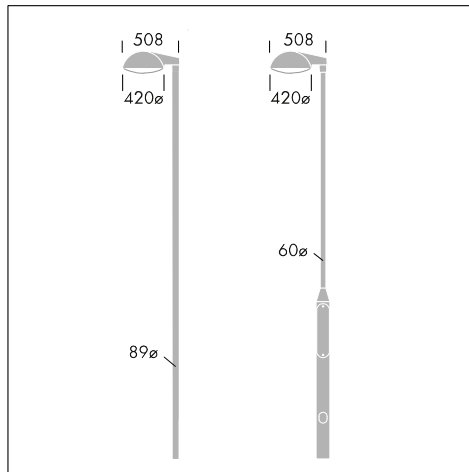

### Material/Finish

Body Ø420 mm and post top support of die cast aluminium painted grey Antracit structure finish.  
Enclosure, low bowl, UV-stabilized clear polycarbonate  
Asymmetrical reflector, high purity anodised aluminium  
Gear tray and all other electrical components integrated in the body

### Монтаж/Обслуживание

Post top Ø60mm mounting.  
Gear tray mounted in luminaire.  
Delivered with 4 m cable for connection to terminal block in the connection area in pole base.  
Optional looping in pole by looping plate or box (to be ordered separately).