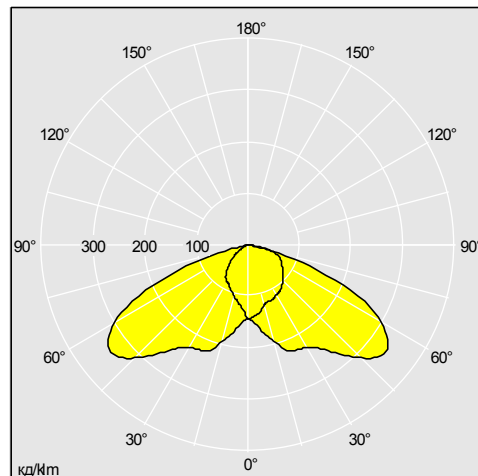

96208304

Material/Finish

Canopy: die-cast aluminium, painted grey (close to RAL 9006)
Spigot cover: die-cast aluminium, painted grey (close to RAL 9006)
Reflector: anodised high grade aluminium
Enclosures: toughened flat glass, shallow polycarbonate bowl
Latches: stainless steel

Монтаж/Обслуживание

Suitable for post top or side entry mounting. Spigot can take a diameter of 42/49/60mm for side entry and post top mounting with a tilt of 0°. Available to order with pre-installed cable, 8 metres (2x1.0mm²) or without cable. Supplied complete and ready to install, in a single box.

Спецификация

To specify state:

Painted grey IP65 aluminium one size LED lantern with side entry or top mounting. LED: LLM 1800.

As Thorn Atla LED