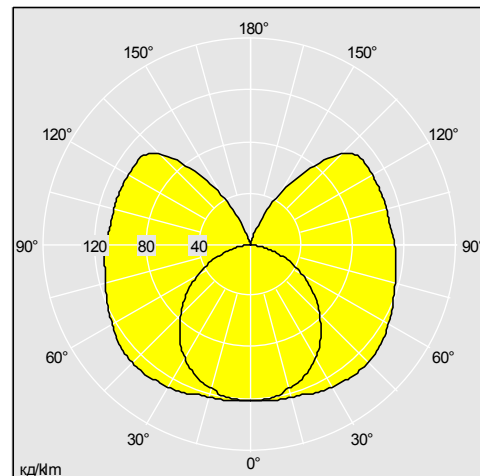

Surf 2

Влагоустойчивый линейный светильник со степенью защиты IP65 подходит для цехов, производственных помещений и автомобильных парковок

- Slimline IP65 batten for applications with limited installation space
- ½ turn fasteners removes canopy cover for quick and easy maintenance
- Choice of protective overtubes designed for maximum application suitability
- Adjustable oval overtube for directional light possibility (single lamp only)

Фотографии, линейные чертежи и фотометрические данные показаны только в качестве образца. Для получения специфической информации пожалуйста выберите индивидуальный продукт.

96002986

Material/Finish

Body: glass fibre reinforced polyester

Overtubes: polycarbonate or oval polycarbonate with built in aluminium reflector

Connector rings: PBT fibreglass reinforced

Reflectors: white steel or aluminium

Монтаж/Обслуживание

Suitable for surface mounting in a horizontal or vertical position. Supplied complete with a set of washers for sealing of fixation points. Bare batten comes complete with Ø26 mm connector rings. Cable entry through 20 mm holes at either side of canopy. Canopy cover is removed by ½ turn fasteners. A choice of overtubes are available as accessories. Overtubes fix onto the batten by Ø38 mm connector rings. Oval overtubes with built in aluminium reflector can be adjusted on single lamp versions only, on twin lamp versions oval overtubes do not sit parallel to each other. Ø38 mm connector rings are gear dependant and the correct type needs to be chosen for the correct gear type.