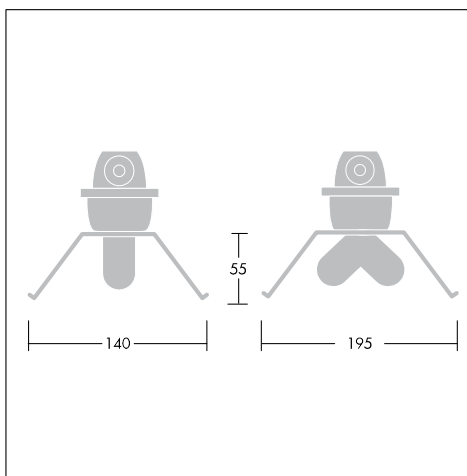

Surf 2

Влагоустойчивый линейный светильник со степенью защиты IP65 подходит для цехов, производственных помещений и автомобильных парковок

- Slimline IP65 batten for applications with limited installation space
- ½ turn fasteners removes canopy cover for quick and easy maintenance
- Choice of protective overtubes designed for maximum application suitability
- Adjustable oval overtube for directional light possibility (single lamp only)

Фотографии, линейные чертежи и фотометрические данные показаны только в качестве образца. Для получения специфической информации пожалуйста выберите индивидуальный продукт.

96002986

Material/Finish

Body: glass fibre reinforced polyester

Overtubes: polycarbonate or oval polycarbonate with built in aluminium reflector

Connector rings: PBT fibreglass reinforced

Reflectors: white steel or aluminium

Монтаж/Обслуживание

Suitable for surface mounting in a horizontal or vertical position. Supplied complete with a set of washers for sealing of fixation points. Bare batten comes complete with Ø26 mm connector rings. Cable entry through 20 mm holes at either side of canopy. Canopy cover is removed by ½ turn fasteners. A choice of overtubes are available as accessories. Overtubes fix onto the batten by Ø38 mm connector rings. Oval overtubes with built in aluminium reflector can be adjusted on single lamp versions only, on twin lamp versions oval overtubes do not sit parallel to each other. Ø38 mm connector rings are gear dependant and the correct type needs to be chosen for the correct gear type.