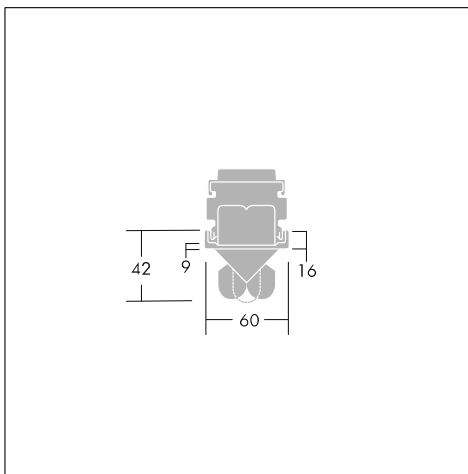

96502705

Material/Finish

Корпус: гнутая листовая сталь предварительно окрашенная в белый цвет.
Ламподдержатель: литой под давлением пластик белого цвета

Монтаж/Обслуживание

Светильник подготовлен для легкого монтажа на магистральный шинопровод с готовой проводкой; светильник подсоединяется к шинопроводу при помощи двух стяжных муфт; мгновенное электрическое соединение осуществляется через закрепленную систему штепсельного разъема; выбор фазы в соединителе; оптические элементы, если они необходимы, легко фиксируются к светильнику простым защелкиванием.

IP40 Комплект для светильников T16:

Может устанавливаться на любые светильники T16 или на оптические элементы для повышения степени защиты (класс IP40). Для каждого светильника/оптики необходимо заказывать два комплекта IP40.

Спецификация

To specify state:

Single or twin (narrow) 28-80W T16 linear fluorescent batten for use with 5, 7 or 9 pole Primata II trunking system and optics.

As Thorn Primata II T16 luminaire.