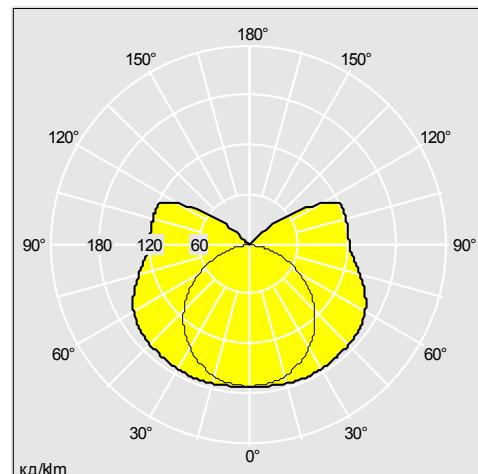

96502705

Material/Finish

Корпус: гнутая листовая сталь предварительно окрашенная в белый цвет.
Ламподдержатель: литой под давлением пластик белого цвета

Монтаж/Обслуживание

Светильник подготовлен для легкого монтажа на магистральный шинопровод с готовой проводкой; светильник подсоединяется к шинопроводу при помощи двух стяжных муфт; мгновенное электрическое соединение осуществляется через закрепленную систему штепсельного разъема; выбор фазы в соединителе; оптические элементы, если они необходимы, легко фиксируются к светильнику простым защелкиванием.

IP40 Комплект для светильников T16:

Может устанавливаться на любые светильники T16 или на оптические элементы для повышения степени защиты (класс IP40). Для каждого светильника/оптики необходимо заказывать два комплекта IP40.

Спецификация

To specify state:

Single or twin (narrow) 28-80W T16 linear fluorescent batten for use with 5, 7 or 9 pole Primata II trunking system and optics.

As Thorn Primata II T16 luminaire.