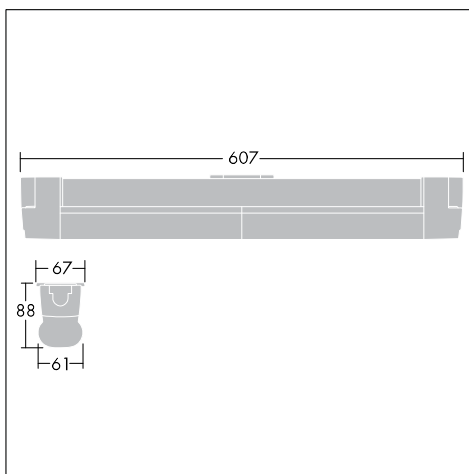

Фотографии, линейные чертежи и фотометрические данные показаны только в качестве образца. Для получения специфической информации пожалуйста выберите индивидуальный продукт.

96239202

Material/Finish

Batten: pre-coated roll form steel, white
 End caps/lamp holders: injection moulded polycarbonate, white
 FixExpress mounting plate: injection moulded polycarbonate
 Sensor and emergency modules: injection moulded polycarbonate, white
 Diffuser: clear prismatic UV stabilised polycarbonate

Монтаж/Обслуживание

PopPack Compact comes with one FixExpress mounting plate to ensure rapid installation directly onto a surface or BESA box. Supplied with a screw terminal block which accepts 2.5mm² cable and is suitable for loop in/loop out wiring. Sensor and emergency modules push fit on the ends, after the end caps have been removed, and are connected with 'one-way' plug and sockets. All internal wiring uses halogen free cable.