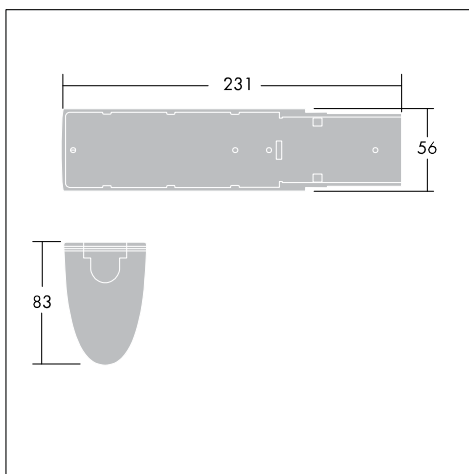

Фотографии, линейные чертежи и фотометрические данные показаны только в качестве образца. Для получения специфической информации пожалуйста выберите индивидуальный продукт.

96504865

Material/Finish

Batten: pre-coated roll form steel, white
 End caps/lamp holders: injection moulded polycarbonate, white
 FixExpress mounting plates: injection moulded polycarbonate, white
 Sensor and emergency modules: injection moulded polycarbonate
 ClipLine diffusers (T16 only): opal acrylic

Монтаж/Обслуживание

PopPack comes with FixExpress mounting plates to ensure rapid installation directly onto a surface or BESA box (for trunking via 20mm connectors an accessory kit (96239199) is required). All versions have 600mm fixing centres except for 14/24W versions which are at 445mm centres. Supplied with a screw terminal block that accepts 2x2.5mm² cable and is suitable for loop in/loop out wiring. All internal wiring uses halogen free cable. Sensor and emergency modules push fit on the ends, after the end caps have been removed, and are connected with 'one-way' plugs and sockets (not suitable for 14/24W versions)

Спецификация

To specify state:

T16/T26 fluorescent batten of slim cross section with open gear tray and snap on cover. With quick-fix mounting system and plug and play sensor/emergency flexibility.

As Thorn PopPack Classic