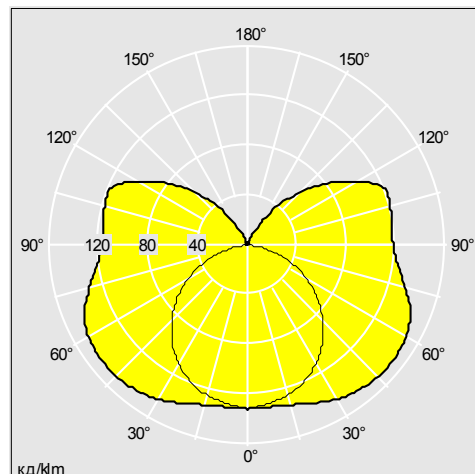

96504865

Material/Finish

Batten: pre-coated roll form steel, white
End caps/lamp holders: injection moulded polycarbonate, white
FixExpress mounting plates: injection moulded polycarbonate, white
Sensor and emergency modules: injection moulded polycarbonate
ClipLine diffusers (T16 only): opal acrylic

Монтаж/Обслуживание

PopPack comes with FixExpress mounting plates to ensure rapid installation directly onto a surface or BESA box (for trunking via 20mm connectors an accessory kit (96239199) is required). All versions have 600mm fixing centres except for 14/24W versions which are at 445mm centres. Supplied with a screw terminal block that accepts 2x2.5mm² cable and is suitable for loop in/loop out wiring. All internal wiring uses halogen free cable. Sensor and emergency modules push fit on the ends, after the end caps have been removed, and are connected with 'one-way' plugs and sockets (not suitable for 14/24W versions)

Спецификация

To specify state:

T16/T26 fluorescent batten of slim cross section with open gear tray and snap on cover. With quick-fix mounting system and plug and play sensor/emergency flexibility.

As Thorn PopPack Classic