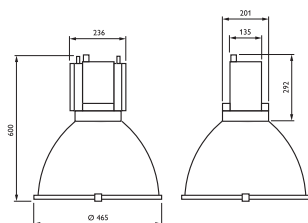

PerformaLux FPK380 high-bay luminaire with large gear unit and reflector

Чертеж размеров

HPK/MPK380 SON(-PP)/HPL-N/HPI-P/CDM-T(P) 70/150/250 W CONV/EBR/SGR + GPK380 D350

HPK/MPK380 SON(-PP)/HPL-N/HPI-P/CDM-T(P) 70/150/250 W CONV/EBR/SGR + GPK380 D394