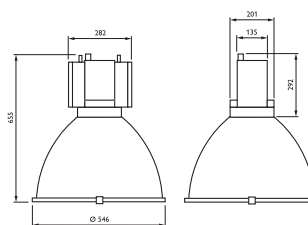

HPK380 SON(-PP)/HPL-N/HPI-P 400 W CONV/EBR/HF/SGR + GPK380 D546