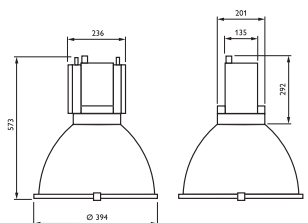

PerformaLux FPK380 high-bay luminaire with large gear unit and reflector

Чертеж размеров

HPK/MPK380 SON(-PP)/HPL-N/HPI-P/CDM-T(P) 70/150/250 W CONV/EBR/SGR + GPK380 D350

HPK/MPK380 SON(-PP)/HPL-N/HPI-P/CDM-T(P) 70/150/250 W CONV/EBR/SGR + GPK380 D394