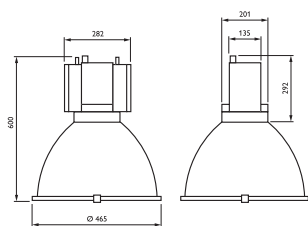

HPK380 SON(-PP)/HPL-N/HPI-P 400 W CONV/EBR/HF/SGR + GPK380 D465