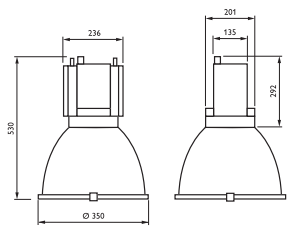

PerformaLux FPK380 high-bay luminaire with large gear unit and reflector

Чертеж размеров

HPK/MPK380 SON(-PP)/HPL-N/HPI-P/CDM-T(P) 70/150/250 W CONV/EBR/SGR + GPK380 D350

HPK/MPK380 SON(-PP)/HPL-N/HPI-P/CDM-T(P) 70/150/250 W CONV/EBR/SGR + GPK380 D394