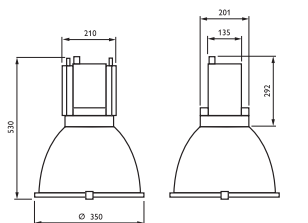

MPK380 CDM-T/CDM-TP/CDM-TMW/PL-H 70/150/210/250 W EB/EBR/HFP + GPK380 D350