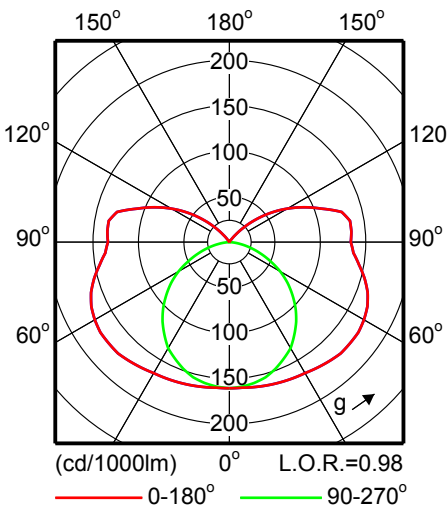

Фотометрические данные

TMS122 1xTL5-14W HFP