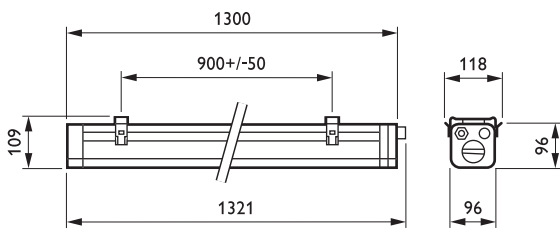

Применение

- Гаражи
- Холодильные сооружения

Спецификации

• Type	WT460C WT461C (chemical resistant version)	• Driver	Built-in
• Light source	Non-replaceable LED module	• Mains voltage	230 or 240 V / 50 - 60 Hz
• Power (steady state in W, +/- 10%)	29 W	• Options	Emergency lighting (integrated): 3 hours (EL3) Chemical resistant Through wiring (TW1 or TW3)
• Beam angle	2 x 60° (V-WB) 2 x 23° (NB)	• Material	Housing: polycarbonate (WT461C: with special coating for chemical resistance) Ceiling clips: stainless steel
• Luminous flux	2000 lm (V-WB) 2300 lm (NB)	• Color	Grey, RAL 7035
• Correlated Color Temperature	Neutral white, 4000 K	• Connection	Integral male / female connectors
• Color Rendering Index	80	• Installation	Individual; locking the luminaire into pre-mounted ceiling plate (delivered with the luminaire)
• Maintenance of lumen output - L80	50,000 hours at 25°C		
• Driver failure rate	0.7 % per 5000 hrs		
• Operating temperature range	-30 to +35°C		

Похожие продукты

Pacific LED WT460/461C waterproof luminaire with wide beam angle

Pacific LED WT460/461C waterproof luminaire with narrow beam angle

Чертеж размеров

WT460/461C

Сведения о продукте

Opening knob